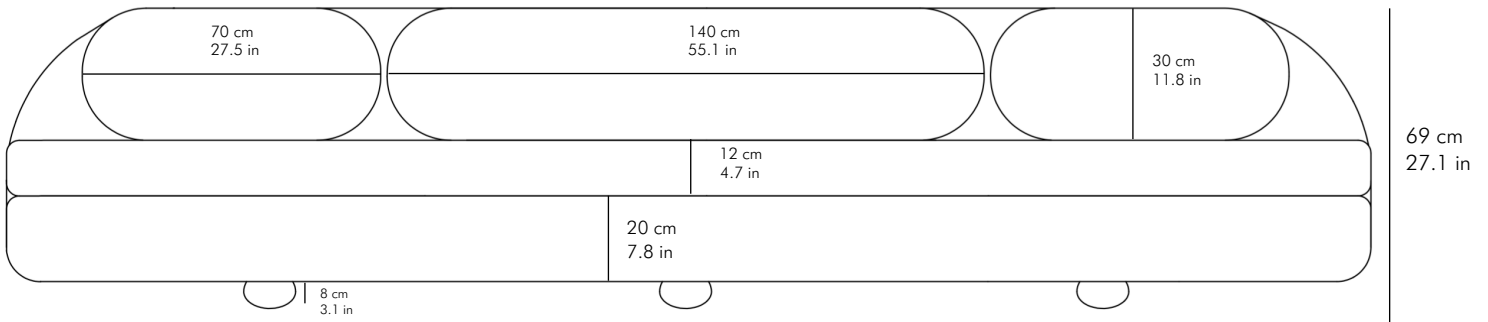

# PIERRE\_AUGUSTIN\_ROSE

Palais Royal

Upholstery: Final effect depends on the composition of the fabric choice.

Legs: painted oak, colour: black

Weight: 100 kg