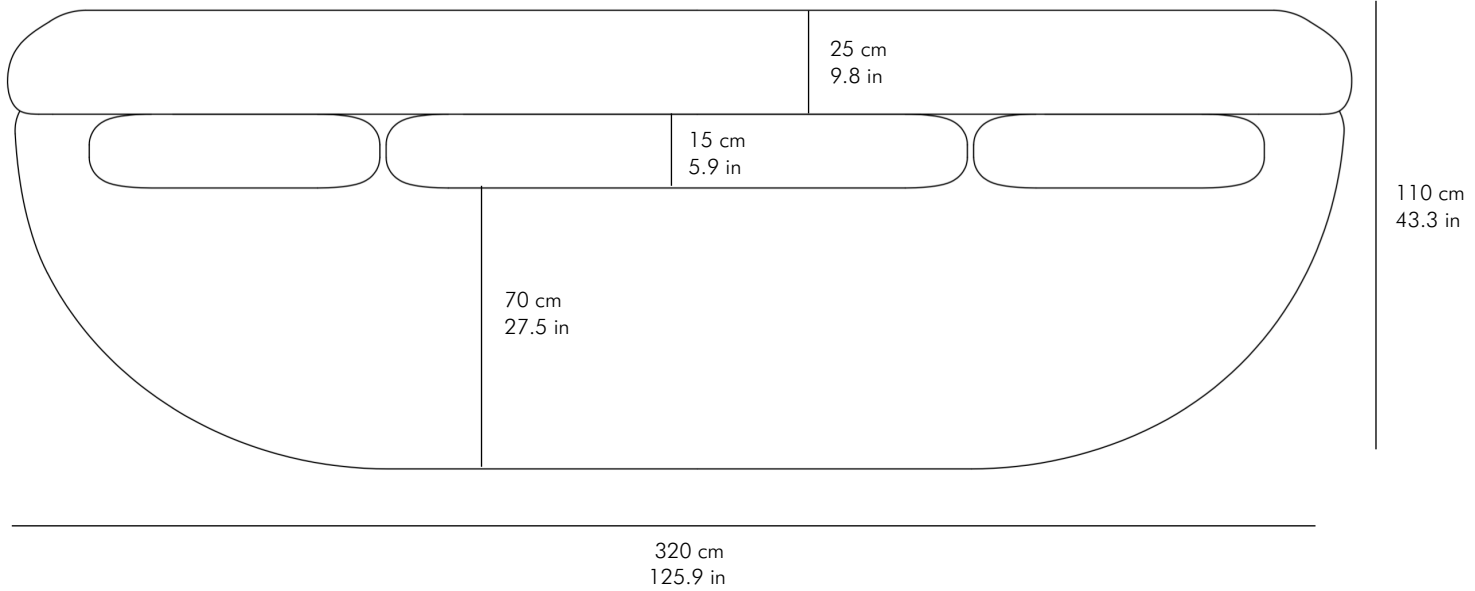

# PIERRE\_AUGUSTIN\_ROSE

Palais Royal

Upholstery: Final effect depends on the composition of the fabric choice.

Legs: painted oak, colour: black

Weight: 100 kg