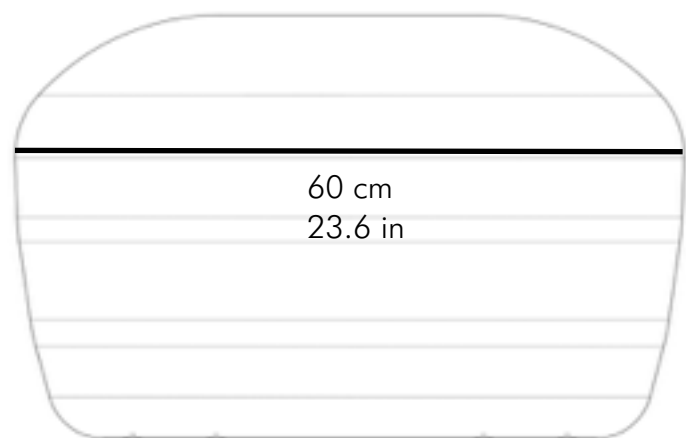

# PIERRE\_AUGUSTIN\_ROSE

Nuage

Upholstery: Final effect depends on the composition of the fabric choice.  
Leg: painted oak, colour: black

Weight: 20 kg