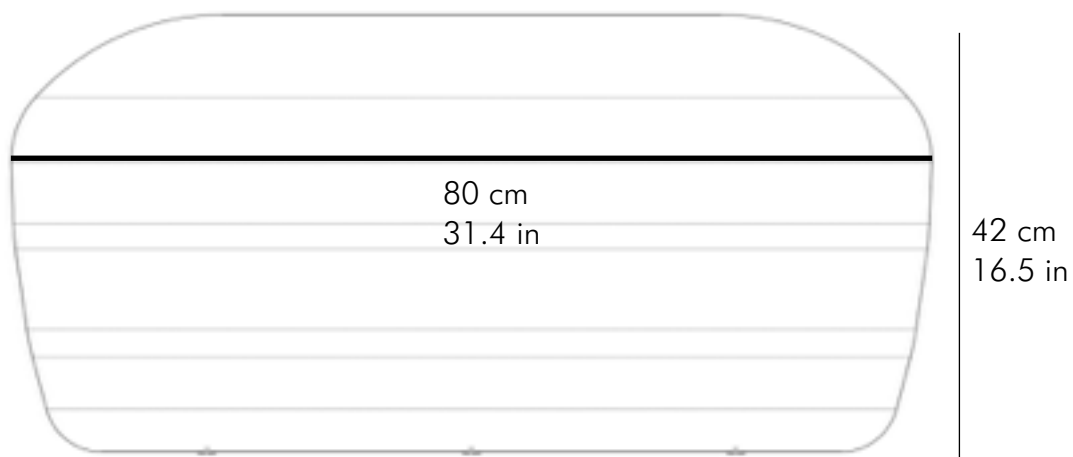

# PIERRE\_AUGUSTIN\_ROSE

Nuage

Upholstery: Final effect depends on the composition of the fabric choice.  
Leg: painted oak, colour: black

Weight: 20 kg