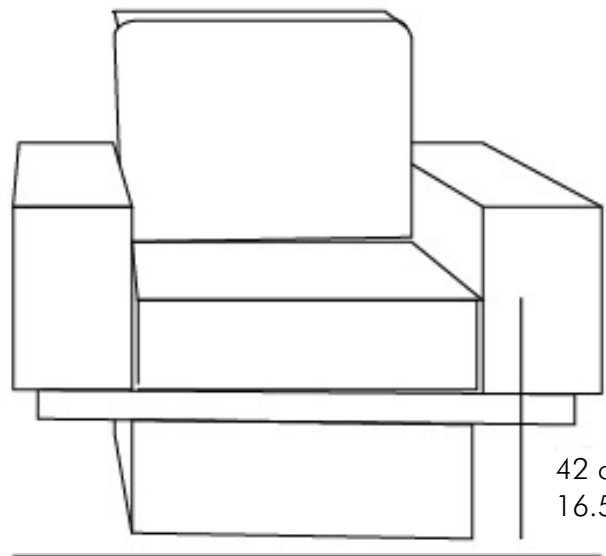

PIERRE_AUGUSTIN_ROSE

New Bauhaus

97 cm
38.1 in

82 cm
32.2 in

94 cm
37 in

42 cm
16.5 in

Fabric: oak covered with a very refined lacquer finish; metal base.
Cushions covered in Pierre Frey mohair velvet