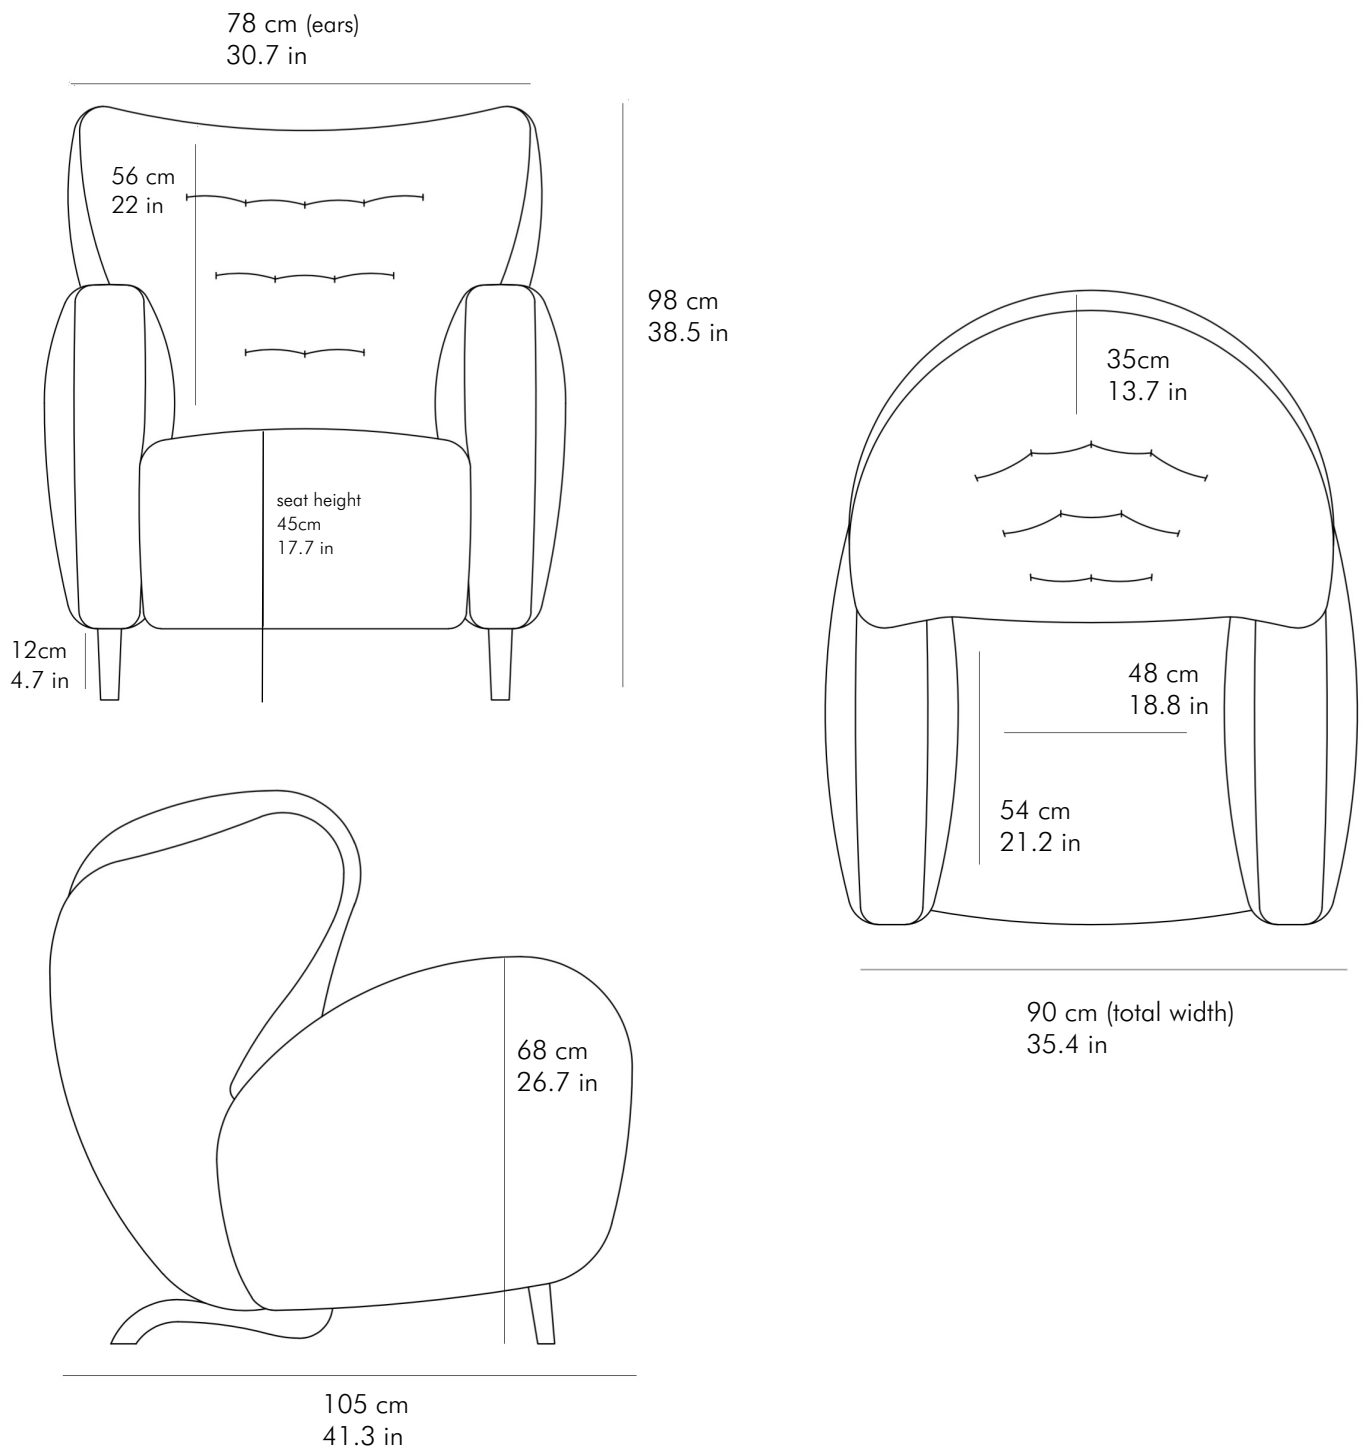

PIERRE_AUGUSTIN_ROSE

Le Minotaure

Upholstery: final effect depends on the composition of the fabric choice.

Legs: painted oak, colour: black

Weight: 67 kg