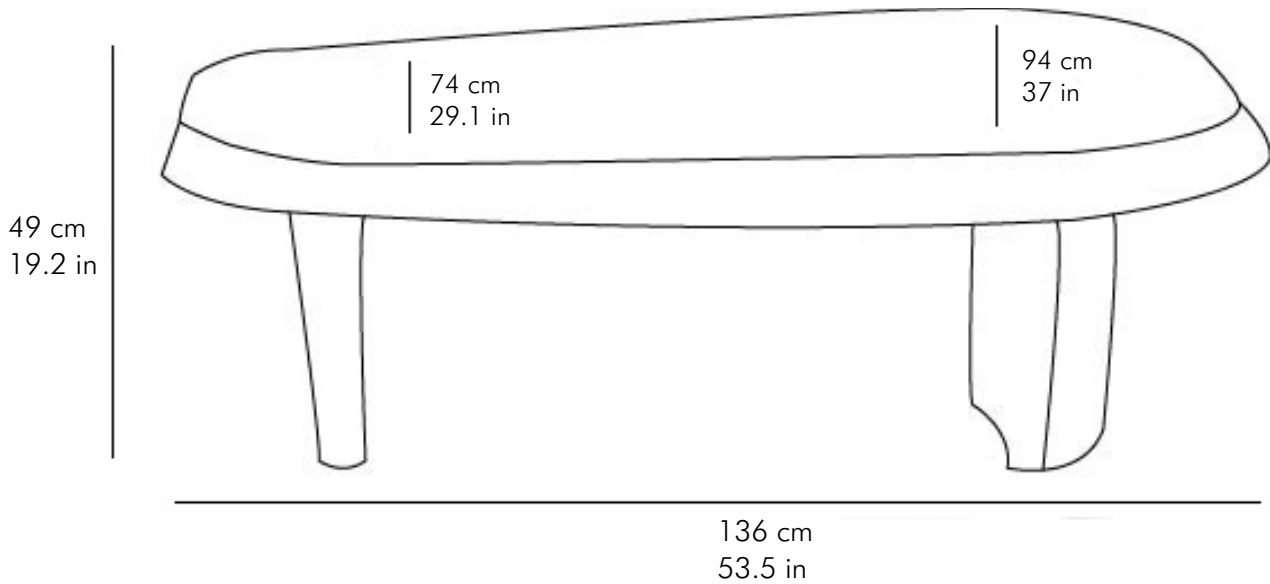

## Duo Multilaque

Top: a very refined lacquer finish

Legs: sculpted in solid oak, preserving its natural properties.

Each leg is unique - final effect depends on the nuances of the wood (knots, cracks, colours).