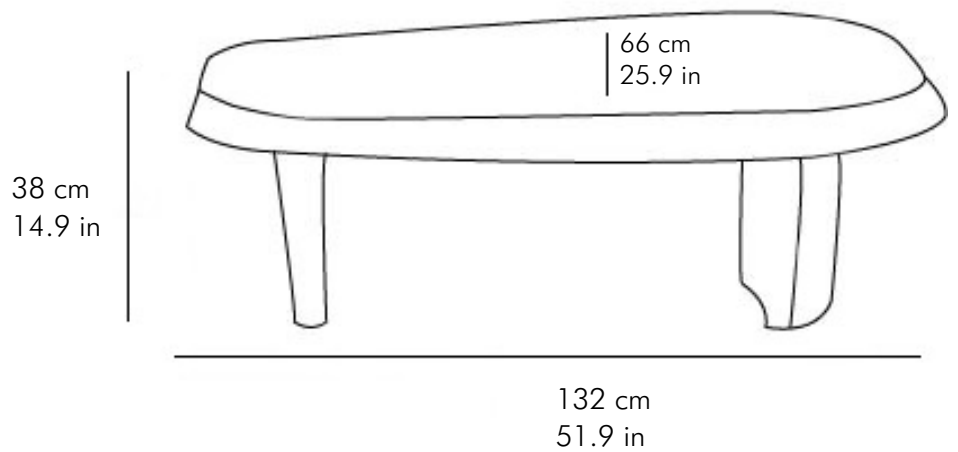

## Duo Multilaque

Top: a very refined lacquer finish

Legs: sculpted in solid oak, preserving its natural properties.

Each leg is unique - final effect depends on the nuances of the wood (knots, cracks, colours).