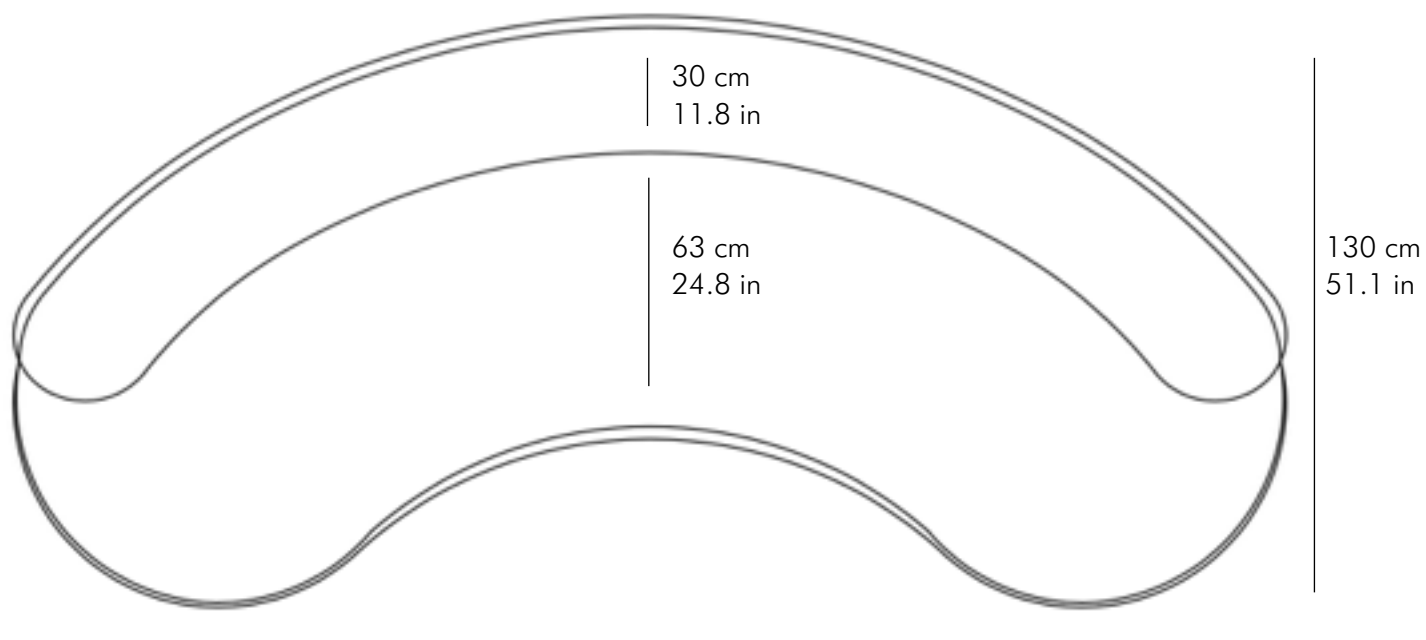

PIERRE_AUGUSTIN_ROSE

280 Sofa

Upholstery: no seams in the front of the backrest.
Final effect depends on the composition of the fabric choice.

Legs: painted oak, colour: black

Weight: 80 kg