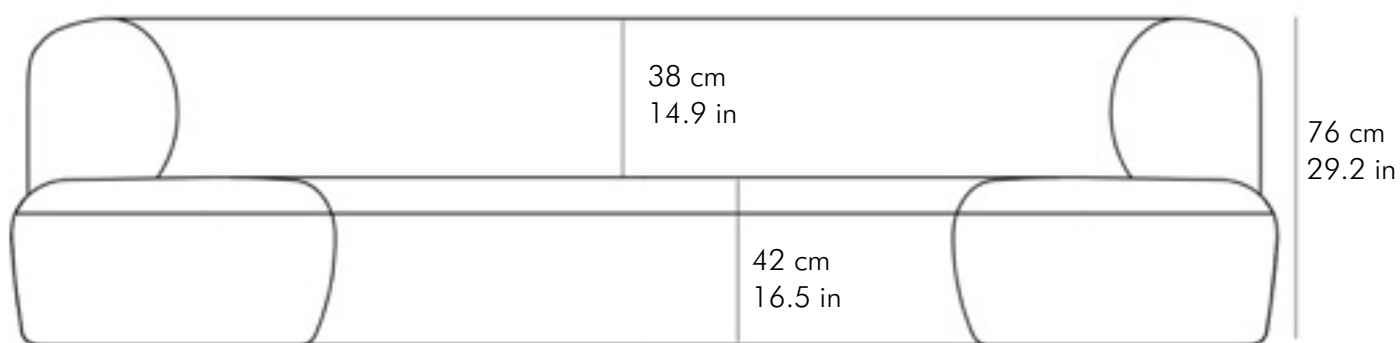

PIERRE_AUGUSTIN_ROSE

280 Sofa

Upholstery: no seams in the front of the backrest.
Final effect depends on the composition of the fabric choice.

Legs: painted oak, colour: black

Weight: 80 kg