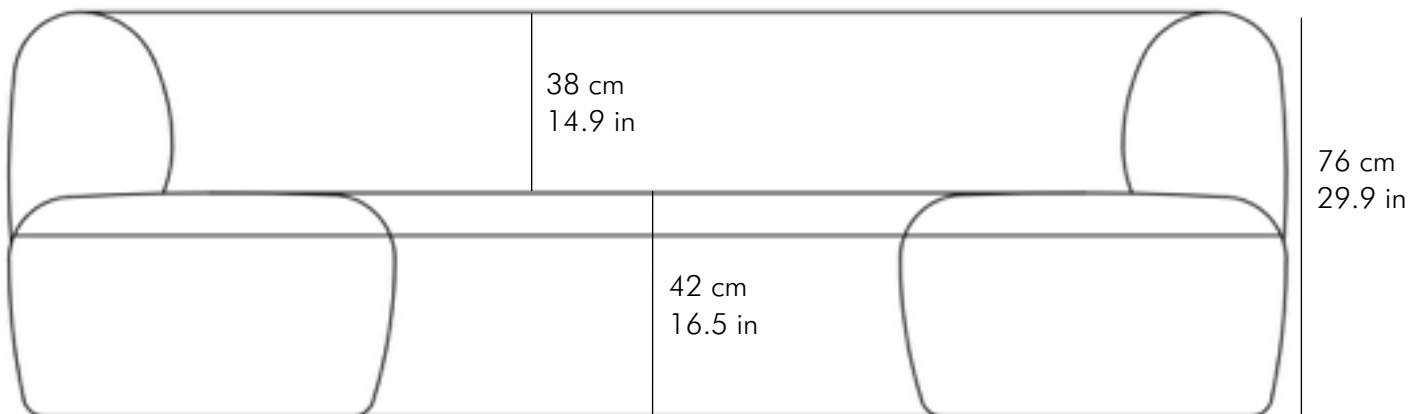

PIERRE_AUGUSTIN_ROSE

240 Sofa

Upholstery: no seams in the front of the backrest.
Final effect depends on the composition of the fabric choice.

Legs: painted oak, colour: black

Weight: 76 kg