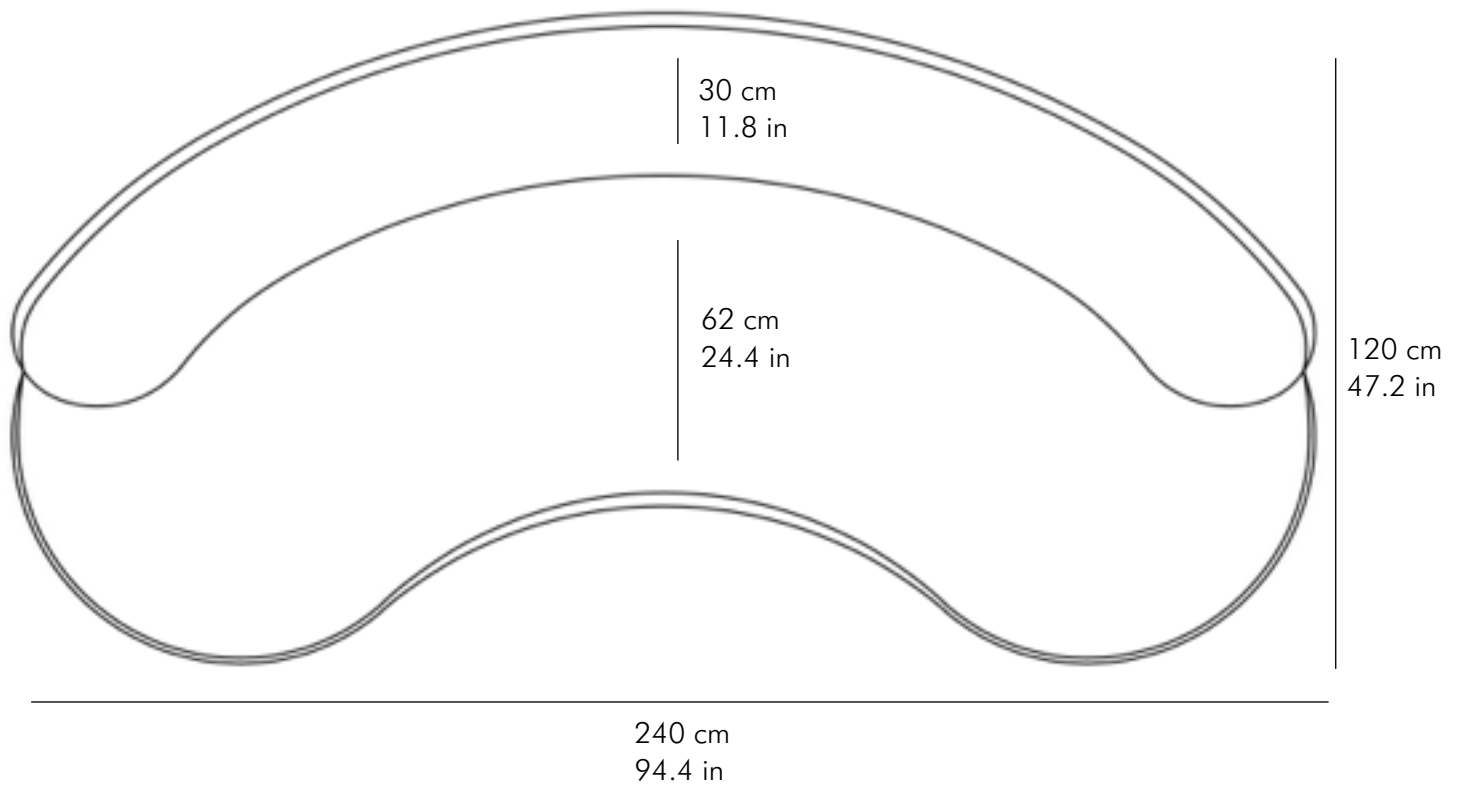

PIERRE_AUGUSTIN_ROSE

240 Sofa

Upholstery: no seams in the front of the backrest.
Final effect depends on the composition of the fabric choice.

Legs: painted oak, colour: black

Weight: 76 kg