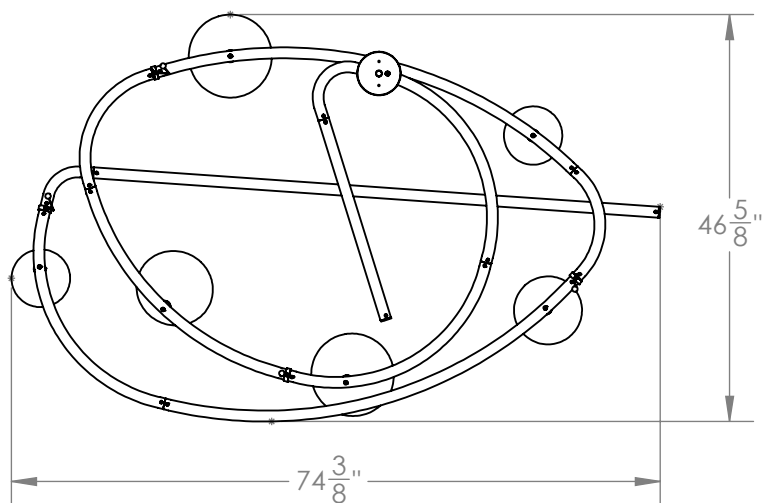

SKETCH LIGHT

It is as the name suggests, a sketch brought to life. Glowing porcelain shades made in England hang from its metal structure. Inside each shade, a hand blown white glass teardrop houses the light source.

Materials

Steel
Aluminum
Brass
Porcelain
Glass

Standard Finishes

Matte White Porcelain
Sulfur Bronze
White Glossy Glass

Dimensions

74-³/₈" W x 22-¹/₂" H x 46-⁵/₈" D
Overall height to order - minimum 28"

Notes