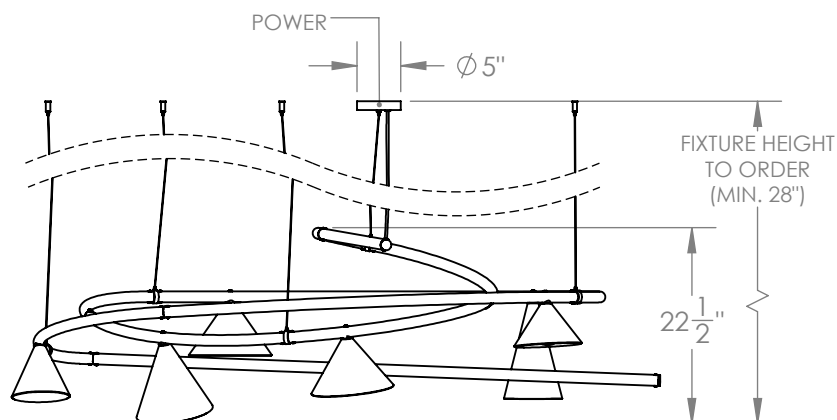

SKETCH LIGHT

It is as the name suggests, a sketch brought to life. Glowing porcelain shades made in England hang from its metal structure. Inside each shade, a hand blown white glass teardrop houses the light source.

Materials

Steel
Aluminum
Brass
Porcelain
Glass

Standard Finishes

Matte White Porcelain
Sulfur Bronze
White Glossy Glass

Dimensions

74-³/₈" W x 22-¹/₂" H x 46-⁵/₈" D
Overall height to order - minimum 28"

Notes