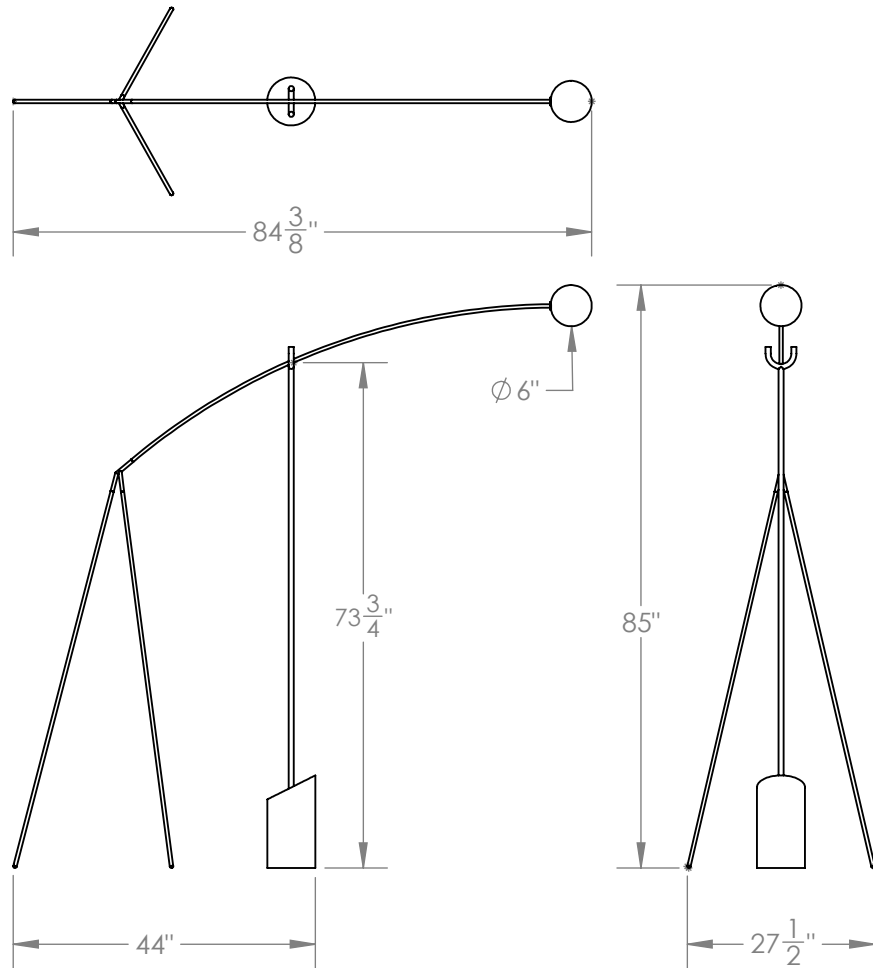

SEED POD LIGHT

A visual exploration of fragility and balance. Robust yet delicate, the arching stem ends in a hand blown glass sphere, held in suspension by a forked support on a weighted base.

Materials

Steel
Brass
Glass

Standard Finishes

Light Antique Brass
White Glossy Glass

Dimensions

27-1/2"W x 85" H x 84-3/8" D
Inline dimmer: 2-3/8" x 2-3/8" x 2"

Notes

Lamping: 1 G9 bulb, max 75W. 4.5W dimmable LED bulb included.
450 lumens, 2700K color temperature.
120V/240V. Specify voltage and plug type.
Includes 84" cord, with inline dimmer 24" from fixture.

Retail

\$6,850

Lead Time

8-10 Weeks

Customization Available - please contact us.