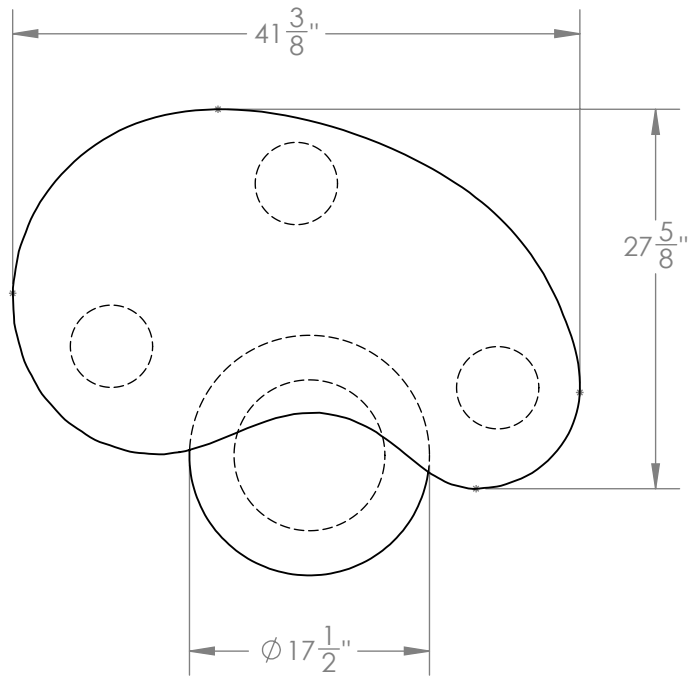

PUDDLE

These tables nest perfectly and can be moved individually to suit the space.

Materials

Wood

Standard Finishes

Burl Veneer

Dimensions

Table 1: 41-³/₈" W x 18" H x 27-⁵/₈" D

Table 2: 17-¹/₂" W x 13" H x 17-¹/₂" D

Notes

Please inquire for current veneer availability.

Retail

\$12,250

Lead Time

8-10 Weeks

Customization