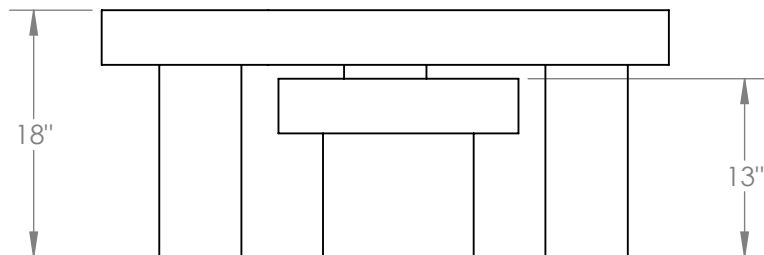

PUDDLE

These tables nest perfectly and can be moved individually to suit the space.

Materials

Wood

Standard Finishes

Burl Veneer

Dimensions

Table 1: 41-³/₈" W x 18" H x 27-⁵/₈" D

Table 2: 17-¹/₂" W x 13" H x 17-¹/₂" D

Notes

Please inquire for current veneer availability.

Retail

\$12,250

Lead Time

8-10 Weeks

Customization