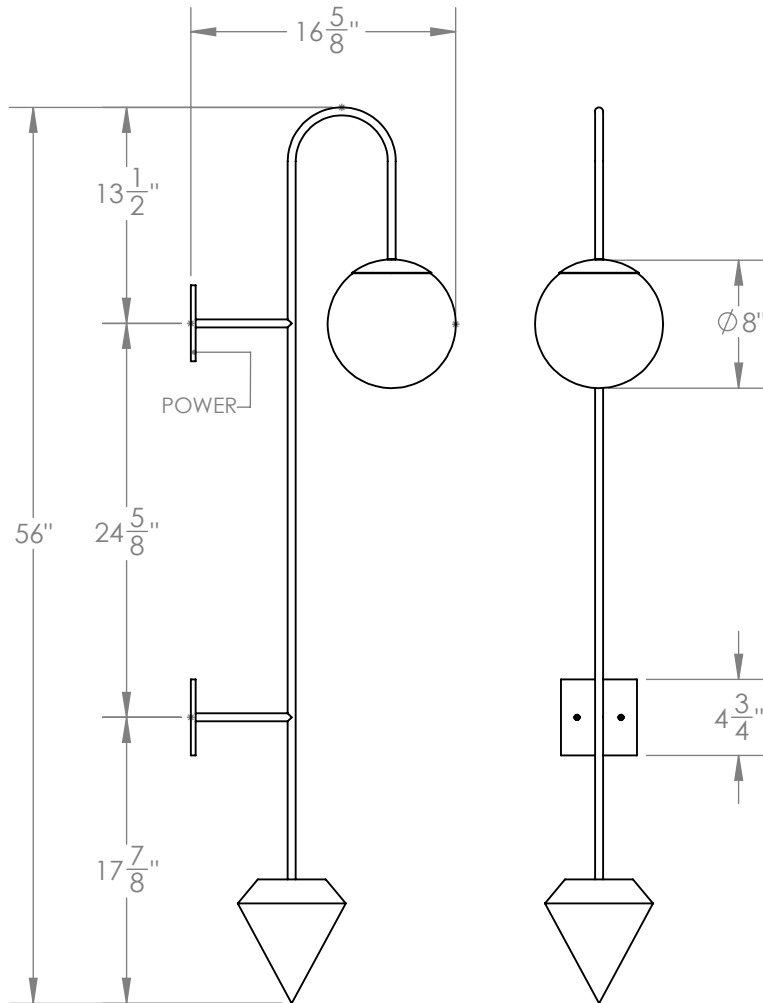

PLUMB SCONCE

A white glass orb mounted on an elegantly curved rod is counter-balanced by our signature small plumb weight.

Materials

Steel
Brass

Standard Finishes

Satin Black
Brushed Brass

Dimensions

8" W x 56" H x 16-⁵/₈" D

Notes

Lamping: 1 E26 bulb, max 75W. 5.5W dimmable LED bulb included. 465 lumens, 2700K color temperature. 120V, UL approved. (240V available)
Available with wall plug and inline dimmer: +\$250.

Retail

\$3,825

Lead Time

8-10 Weeks

Customization Available - please contact us.