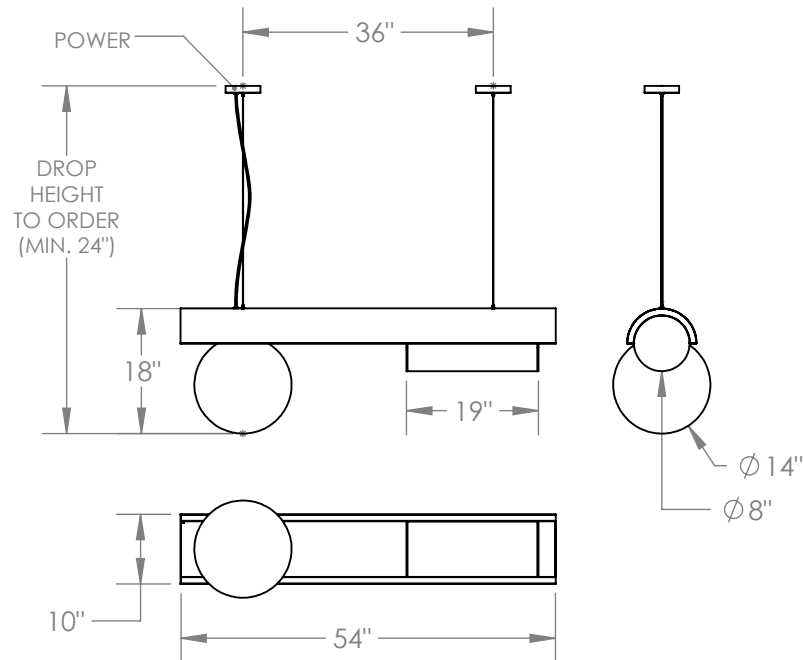

Materials

Steel
Acrylic
Brass

Standard Finishes

Antique Brass

Dimensions

72" W x 22-1/2" H x 18" D

Overall height to order - minimum 28"

Notes

Materials

Steel
Acrylic
Brass

Standard Finishes

Antique Brass

Dimensions

54" W x 18" H x 14" D
Overall height to order - minimum 24"

Notes

Lamping: 6 E12 bulbs, max 25W each. 4.5W dimmable LED bulbs included. 450 lumens each, 2700K color temperature. 120V, UL approved. (240V available)

Materials

Steel
Acrylic
Brass

Standard Finishes

Antique Brass

Dimensions

36" W x 13-1/4" H x 10" D
Overall height to order - minimum 19"

Notes

Lamping: 3 E12 bulbs, max 25W each. 4.5W dimmable LED bulbs included. 450 lumens each, 2700K color temperature. 120V, UL approved. (240V available)