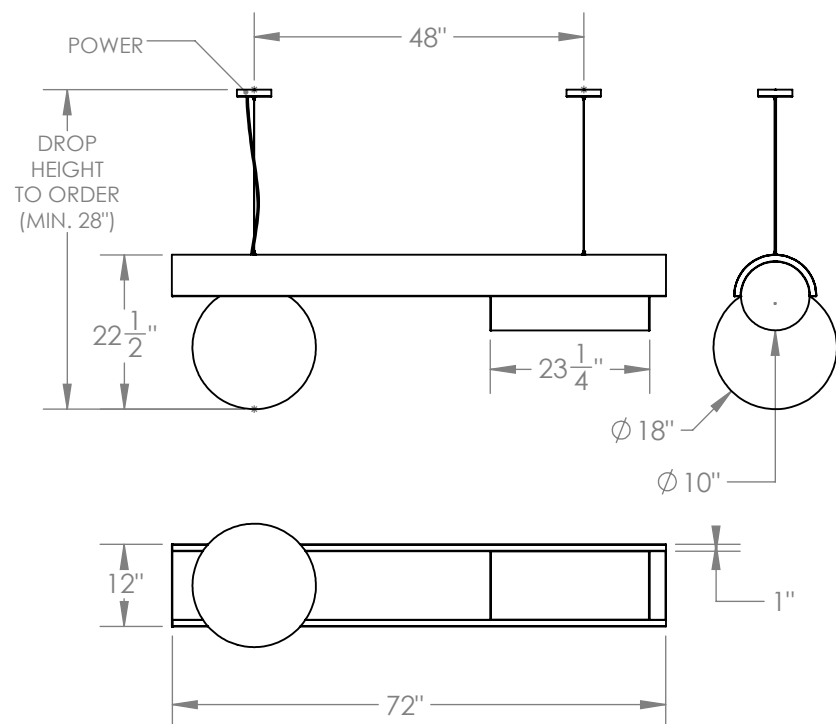

LUNA LIGHT

LARGE

Inspired by the rare moments when a process called Rayleigh scattering gives the moon a magical rose glow. A curved antique brass shell holds an acrylic sphere and cylinder, which are carefully hand-painted to achieve a rose alabaster glow.

Materials

Steel
Acrylic
Brass

Standard Finishes

Antique Brass

Dimensions

72" W x 22-1/2" H x 18" D

Overall height to order - minimum 28"

Notes

Lamping: 8 E12 bulbs, max 25W each. 4.5W dimmable LED bulbs included. 450 lumens each, 2700K color temperature. 120V, UL approved. (240V available)

Retail

$13,625

Lead Time

8-10 Weeks

Customization Available - please contact us.