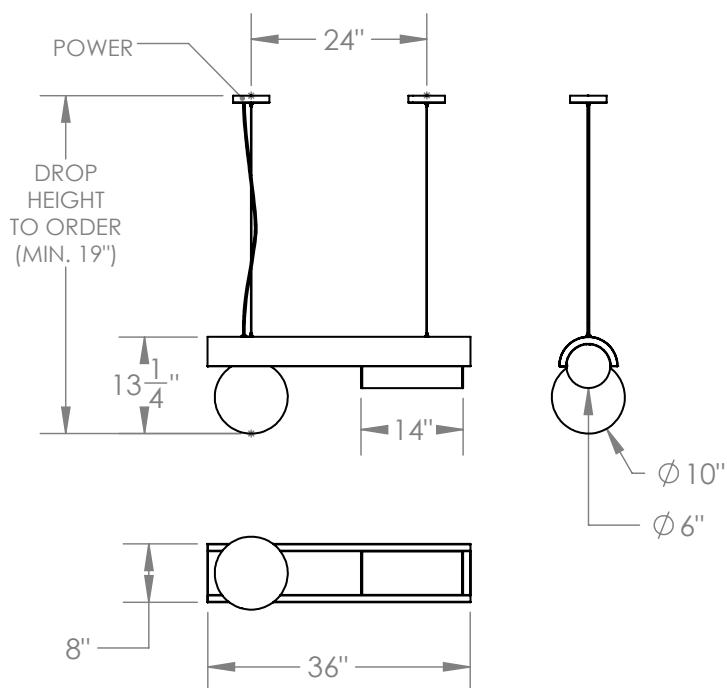

LUNA LIGHT

SMALL

Inspired by the rare moments when a process called Rayleigh scattering gives the moon a magical rose glow. A curved antique brass shell holds an acrylic sphere and cylinder, which are carefully hand-painted to achieve a rose alabaster glow.

Materials

Steel
Acrylic
Brass

Standard Finishes

Antique Brass

Dimensions

36" W x 13-1/4" H x 10" D
Overall height to order - minimum 19"

Notes

Lamping: 3 E12 bulbs, max 25W each. 4.5W dimmable LED bulbs included. 450 lumens each, 2700K color temperature. 120V, UL approved. (240V available)

Retail

$11,125

Lead Time

8-10 Weeks

Customization Available - please contact us.