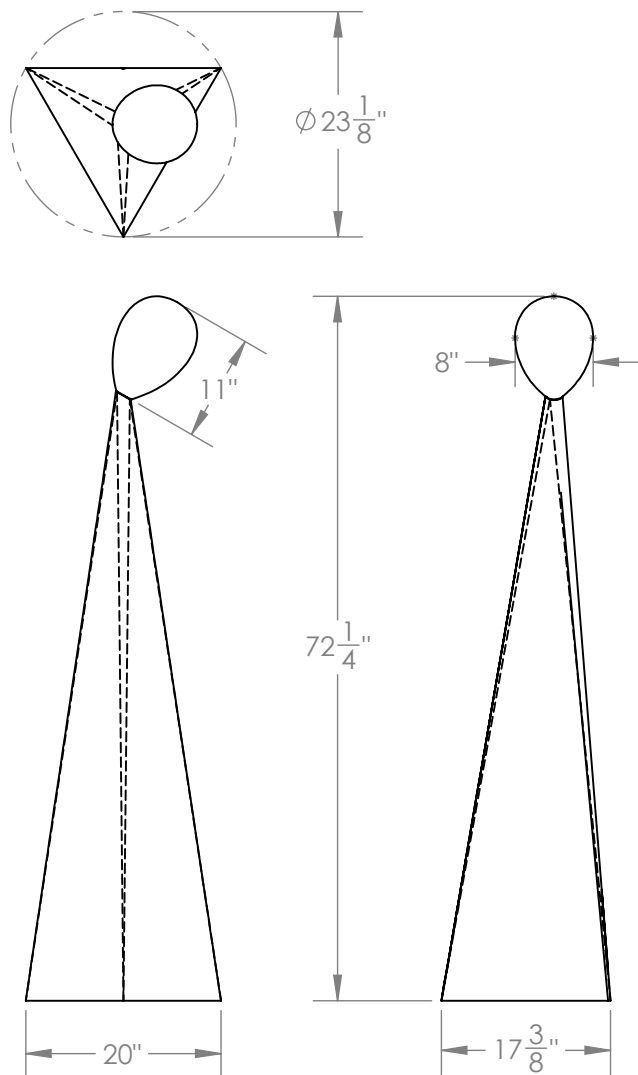

LADY LAMP

Regarding the observer with a quizzical gaze, the human-scale Lady becomes another character in the room.

Materials

Cast Aluminum
Glass
Brass

Standard Finishes

Aged Black Patina
White Frosted Glass

Dimensions

20" W x 72-1/2" H x 17-3/8" D
Inline dimmer: 2-3/8" x 2-3/8" x 2"

Notes

Lamping: 1 G9 bulb, max 50W each. 4.5W dimmable LED bulb included.
450 lumens, 2700K color temperature.
120V/240V. Specify voltage and plug type.
Includes 84" cord, with inline dimmer 24" from fixture.