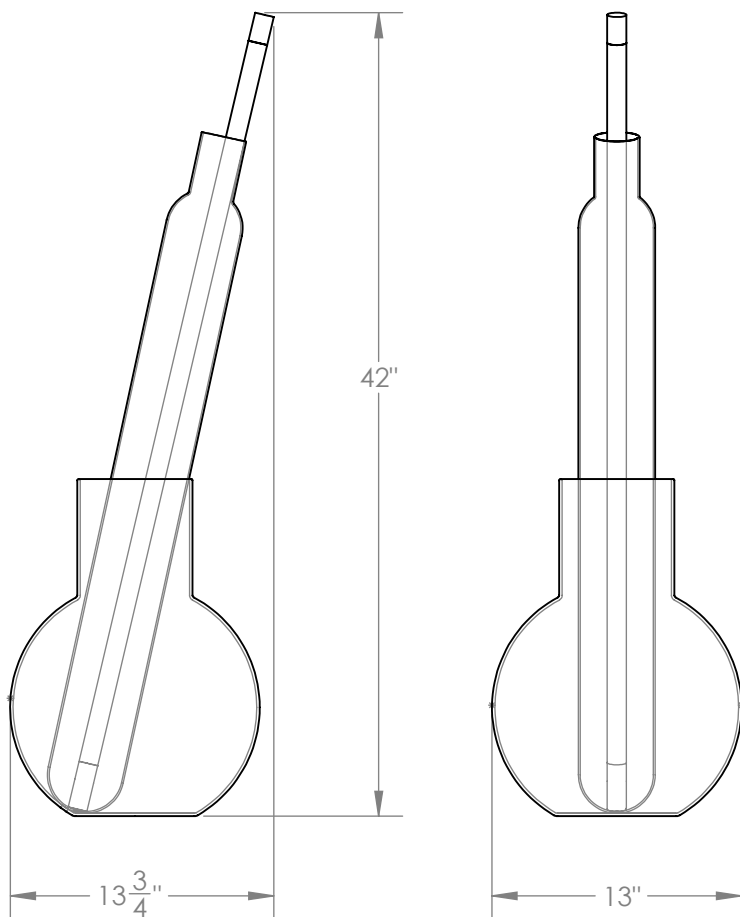

# INTERVENTION FLOOR LAMP

An exploration of the relationship between glass and light which subverts their normal interaction. Light is usually an ethereal concept while glass is a hard casing. Here glass becomes the softer of the two in the partnership, and the light becomes an intervention in the sculpture. The light becomes a graphic line in the transparent form.

## Dimensions

13-<sup>3</sup>/<sub>4</sub>" W x 42" H x 13" D  
Inline dimmer: 5-<sup>3</sup>/<sub>4</sub>" x 3-<sup>3</sup>/<sub>4</sub>" x 2-<sup>1</sup>/<sub>2</sub>"