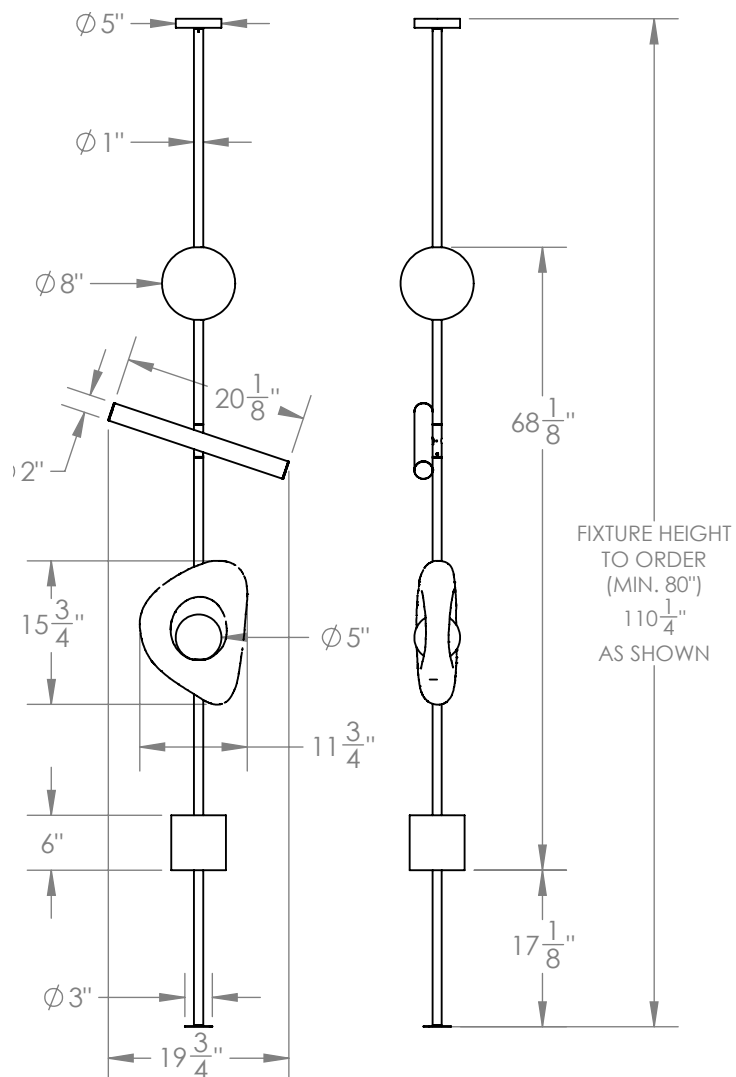

FORM

A light-giving sculpture. Volumes of cast bronze, hand-blown glass and marble stretch between floor and ceiling, suspended along a central rod.

Materials

Bronze
Brass
Steel
Marble
Acrylic
Glass

Standard Finishes

Sulfur Bronze
Honed Marble
White Frosted Glass

Dimensions

19-3/4" W x 68-1/8" H x 8" D
Overall height to order - minimum 80"

Notes

Please inquire for current marble options - selection varies.
Installation specific - please contact us for details.
Fixture rigged from ceiling, baseplate drilled to floor. Reinforced J-box required - fixture weight is carried by J-box.
Lamping: Tube - 12VDC LED strip, 9W, 1100 lumens, 3000K color temperature.
Globe - 12VDC G4 LED bulb, 5W, 450 lumens, 3000K color temperature.
120V/240VAC-to-12VDC transformer included.

Retail

\$14,675

Lead Time

12-14 Weeks

Customization

Available - please contact us.