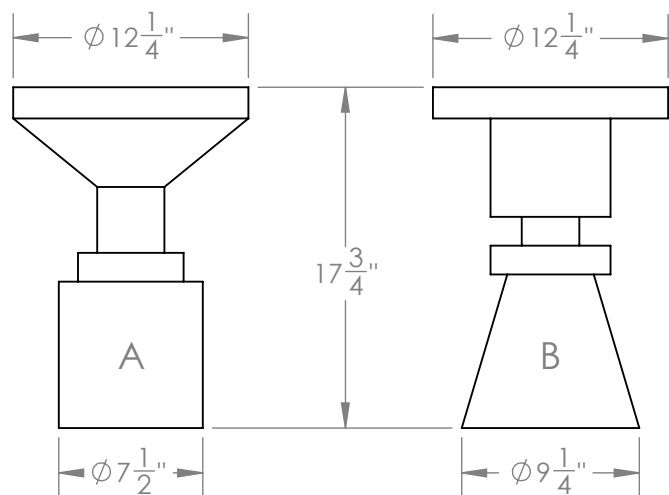

CHESS PIECE STOOLS

ORIGINAL

Like chess pieces dotted across a board, these sculptures can be placed throughout a room. Used as side tables or stools, they are made to work in series or alone. Metal stools are made from cold rolled steel, brass plated and finished with a hand rubbed patina. Wood and parchment stools are hand-turned, finished and sealed with water-resistant lacquer.

Materials

Steel
Wood
Parchment

Standard Finishes

Antique Brass
Ash
Ebonized Oak
White Oak
Walnut
Teak
Parchment

Dimensions

12-1/4" W x 17-3/4" H x 12-1/4" D

Notes

When ordering, please specify shape A, B, C, or D.