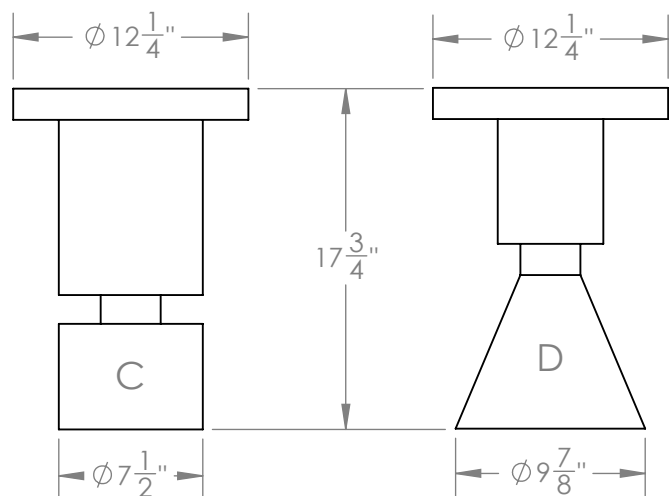

CHESS PIECE STOOLS

ORIGINAL

Like chess pieces dotted across a board, these sculptures can be placed throughout a room. Used as side tables or stools, they are made to work in series or alone. Metal stools are made from cold rolled steel, brass plated and finished with a hand rubbed patina. Wood and parchment stools are hand-turned, finished and sealed with water-resistant lacquer.

Materials

Steel
Wood
Parchment

Standard Finishes

Antique Brass
Ash
Ebonized Oak
White Oak
Walnut
Teak
Parchment

Dimensions

12-1/4" W x 17-3/4" H x 12-1/4" D

Notes

When ordering, please specify shape A, B, C, or D.