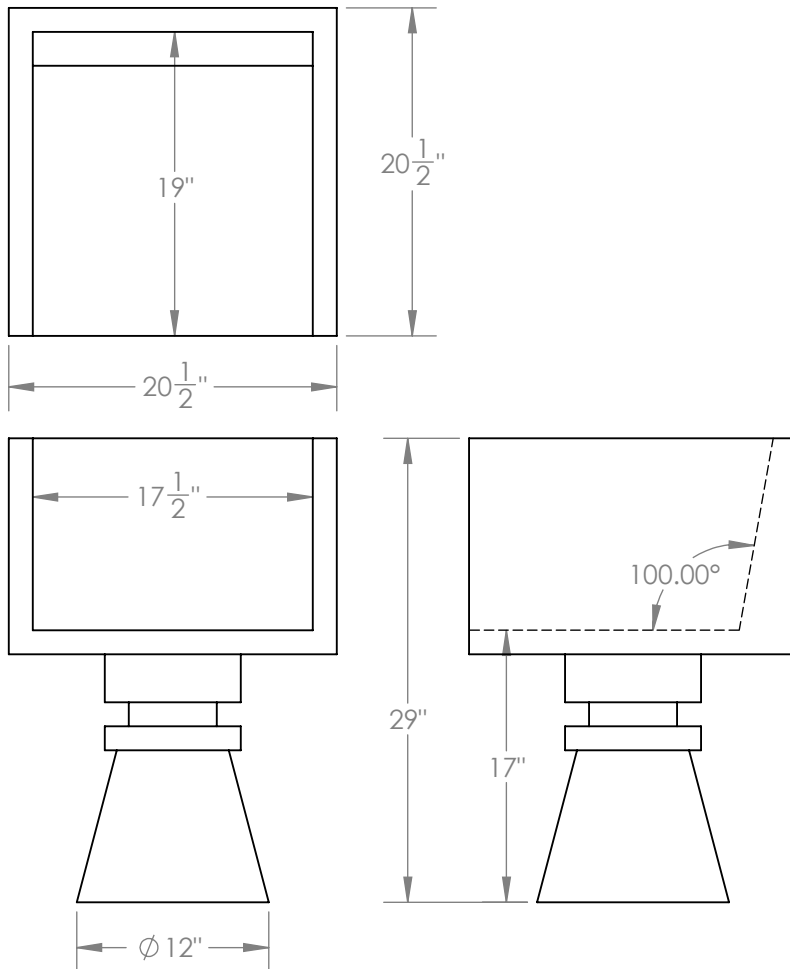

# CHESS ARM CHAIR

SMALL

Developed from the Chess Piece series as a piece of functional sculpture. It keeps its clean lines and uses texture to create contrast within the work. Each piece is hand made in New York from black powder-coated steel, with a tub seat lined in black pony skin.

### Dimensions

20-1/2" W x 29" H x 20-1/2" D