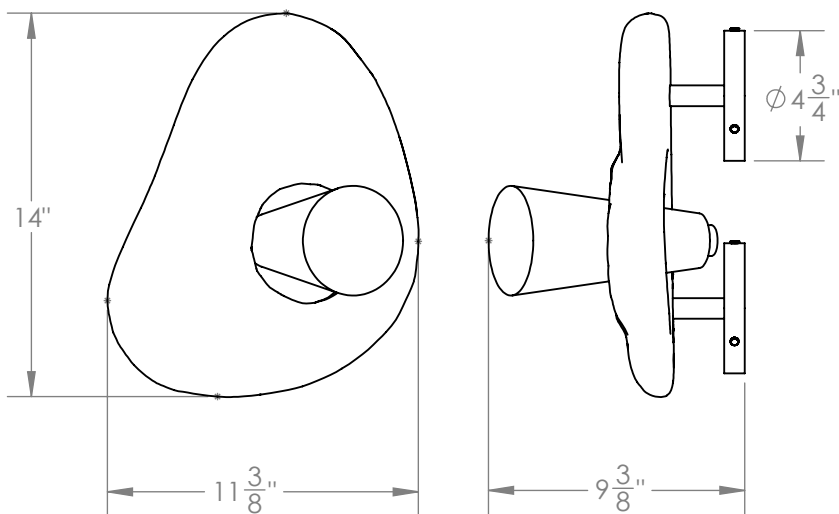

# BODY SCONCE

An organic clay sculpture that has been cast in hot-patinated bronze. The addition of hand-blown glass completes this sculptural light form.

## Dimensions

11-<sup>3</sup>/<sub>8</sub>" W x 14" H x 9-<sup>3</sup>/<sub>8</sub>" D