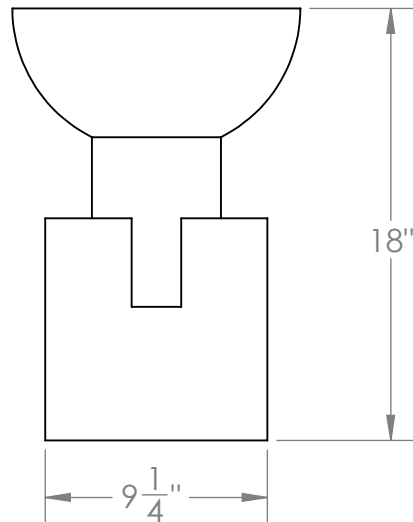

BLOCK SIDE TABLE

Made of cold rolled steel, the table is finished in a light antique brass with a dark antique brass block base. The contrasting finishes accentuate the interlocking shapes.

Materials

Steel

Standard Finishes

Light Antique Brass
Dark Antique Brass

Dimensions

12" W x 18" H x 12" D

Notes

Retail

\$4,825

Lead Time