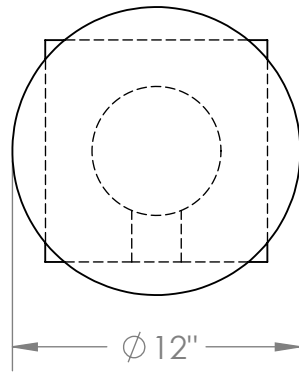

BLOCK SIDE TABLE

Made of cold rolled steel, the table is finished in a light antique brass with a dark antique brass block base. The contrasting finishes accentuate the interlocking shapes.

Materials

Steel

Standard Finishes

Light Antique Brass
Dark Antique Brass

Dimensions

12" W x 18" H x 12" D

Notes

Retail

\$4,825

Lead Time