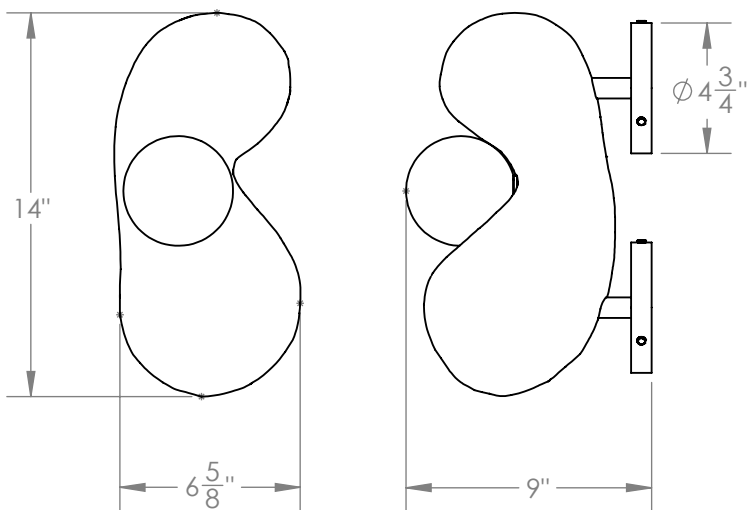

BABY SCONCE

An organic clay sculpture that has been cast in hot-patinated bronze. The addition of hand-blown glass completes this sculptural light form.

Materials

Cast Bronze
Glass
Brass

Standard Finishes

Sulfur Bronze
White Frosted Glass

Dimensions

6-5/8" W x 14" H x 9" D

Notes

Lamping: 1 G9 bulb, max 75W. 4.5W dimmable LED bulb included. 450 lumens, 2700K color temperature. 120V, UL approved. (240V available)
Available with wall plug and inline dimmer: +\$250. Also available as a pendant upon request.