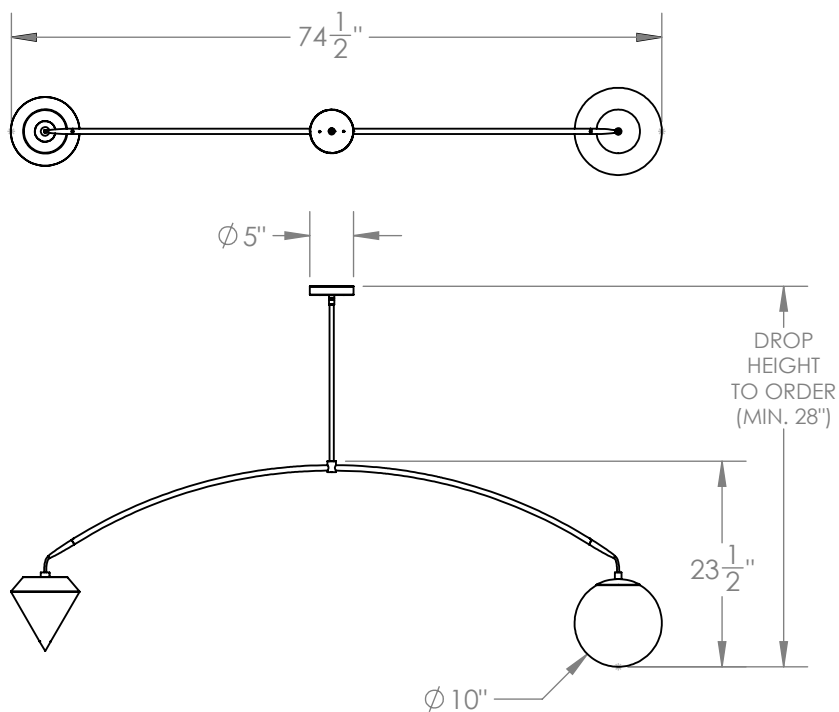

# ARC LIGHT

Comprised of a beautifully tapered arc held in perfect balance by a white glass orb and our signature large plumb weight.

## Dimensions

74-1/2" W x 23-1/2" H x 10" D  
Overall height to order - minimum 28"

## Lead Time

8-10 Weeks

**Customization** Available - please contact us.