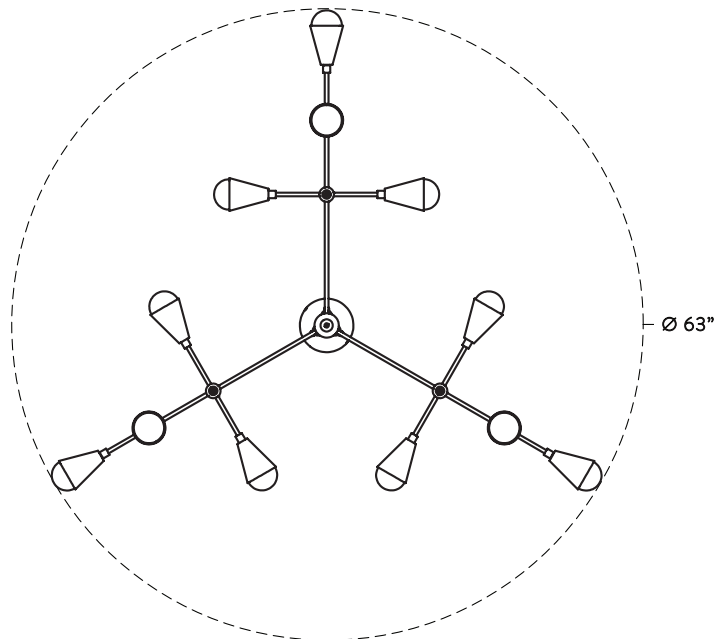

TRIAD® 15

PENDANT

DRAWING ON TRIGONOMETRIC PRINCIPLES, THIS FIXTURE IS A STUDY IN REPEATING TRIANGULAR AND CONICAL SHAPES. AVAILABLE IN SOLID BRASS OR WITH HAND-CAST PORCELAIN CONES THAT EMIT A DELICATE GLOW. CUSTOM CONFIGURATIONS AVAILABLE.

© 2013, APPARATUS LLC
WWW.APPARATUSSTUDIO.COM/PATENTS

A P P A R A T U S

INFO@APPARATUSSTUDIO.COM / 646.527.9732

APPARATUSSTUDIO.COM

TRIAD[®] 15

PENDANT

DIMENSIONS: Ø 63"
FIXTURE HEIGHT TO ORDER
INCLUDES UP TO 85"
ADDITIONAL HEIGHT \$10 PER INCH
MINIMUM HEIGHT 52"
APPROXIMATE WEIGHT: 20 LBS

LAMPING: MAX 60W EACH
15 6W DIMMABLE LED BULBS INCLUDED
480 LUMENS EACH, 2500K COLOR TEMPERATURE
BULB LIFE: 30,000 HOURS
120V: E26 GLOBE LG: MATTE WHITE, Ø 3"
240V: E27 GLOBE LG: MATTE WHITE, Ø 3"

UL / CE APPROVED
VOLTAGE: 120-240