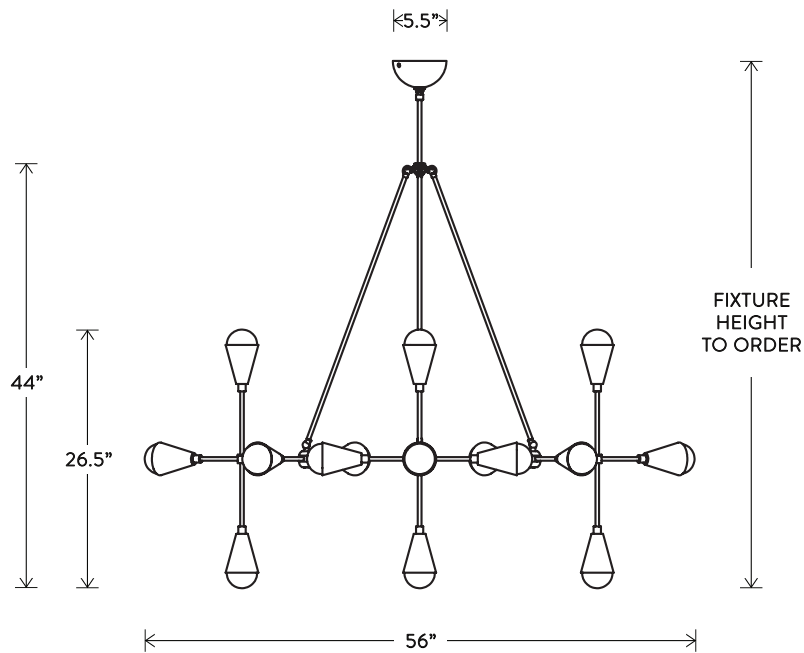

TRIAD® 15

PENDANT

DRAWING ON TRIGONOMETRIC PRINCIPLES, THIS FIXTURE IS A STUDY IN REPEATING TRIANGULAR AND CONICAL SHAPES. AVAILABLE IN SOLID BRASS OR WITH HAND-CAST PORCELAIN CONES THAT EMIT A DELICATE GLOW. CUSTOM CONFIGURATIONS AVAILABLE.

© 2013, APPARATUS LLC
WWW.APPARATUSSTUDIO.COM/PATENTS

A P P A R A T U S

INFO@APPARATUSSTUDIO.COM / 646.527.9732

APPARATUSSTUDIO.COM

TRIAD[®] 15

PENDANT

DIMENSIONS: Ø 63"
FIXTURE HEIGHT TO ORDER
INCLUDES UP TO 85"
ADDITIONAL HEIGHT \$10 PER INCH
MINIMUM HEIGHT 52"
APPROXIMATE WEIGHT: 20 LBS