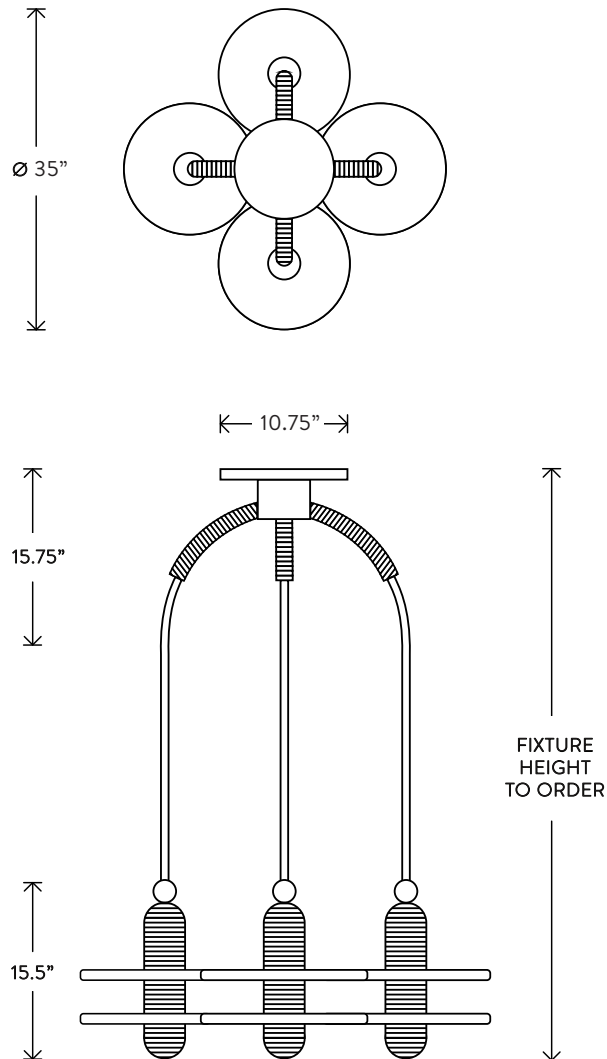

MEDIAN®

4 PENDANT

THE TRANSLUCENT ALABASTER PLANES OF THE MEDIAN SERIES ARE INTERSECTED BY A FLUTED BRASS FORM, REFERENCING TRADITIONAL MIDDLE EASTERN JEWELRY WHILE PUSHING IT THROUGH A FUTURIST LENS. THE STONE GLOWS FROM A LIGHT SOURCE THAT REMAINS HIDDEN, ILLUMINATING THE RELATIONSHIP BETWEEN THE SOLID AND THE PERMEABLE.

© 2018, APPARATUS LLC
WWW.APPARATUSSTUDIO.COM/PATENTS

A P P A R A T U S

INFO@APPARATUSSTUDIO.COM / 646.527.9732

A P P A R A T U S S T U D I O . C O M

MEDIAN®

4 PENDANT

DIMENSIONS: Ø 35"
HEIGHT TO ORDER
MINIMUM HEIGHT 36"
INCLUDES UP TO 85"
ADDITIONAL HEIGHT \$40 PER INCH
APPROXIMATE WEIGHT: 140 LBS