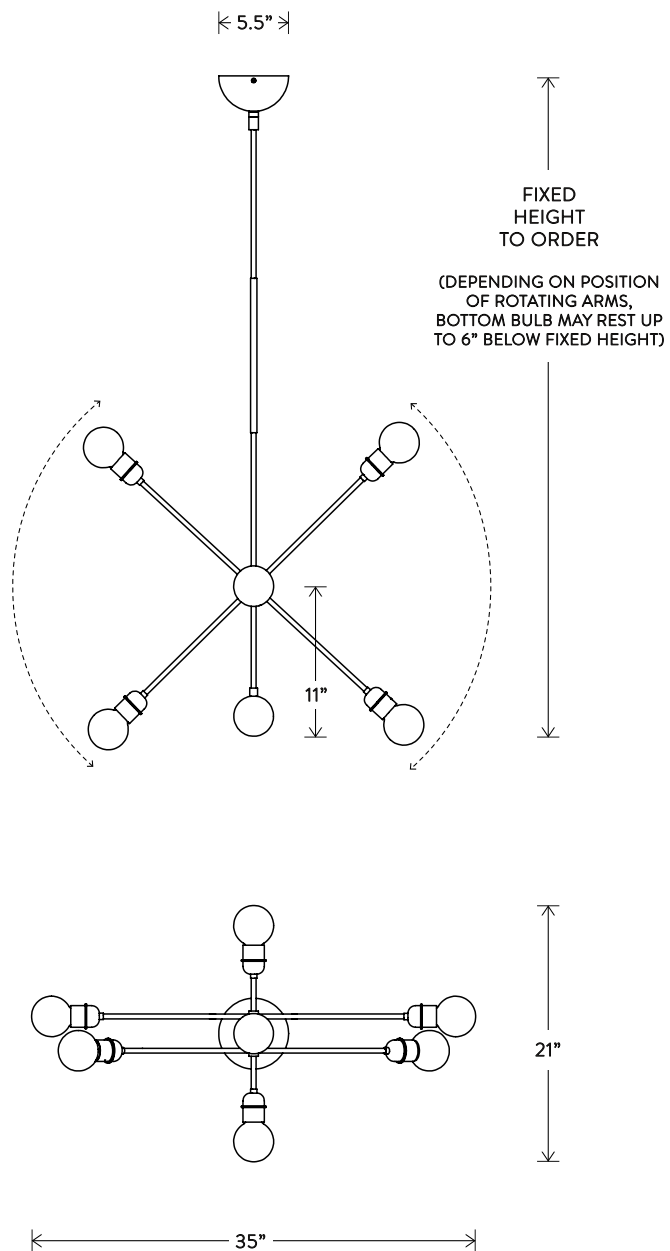

HIGHWIRE™ TANDEM SMALL

DIMENSIONS: 21" D, ROTATING ARMS 35"

HEIGHT TO ORDER

INCLUDES UP TO 60"

ADDITIONAL HEIGHT $10 PER INCH

MINIMUM HEIGHT 18"

APPROXIMATE WEIGHT: 10 LBS

LAMPING: MAX 60W EACH

6 3W DIMMABLE LED BULBS INCLUDED

200 LUMENS EACH, 2700K COLOR TEMPERATURE

BULB LIFE: 15,000 HOURS

120V: E26 GLOBE LG: CLEAR, Ø 3"

240V: E27 GLOBE LG: CLEAR, Ø 3"

UL / CE APPROVED

VOLTAGE: 120-240

FINISHED AND ASSEMBLED BY HAND IN NY FROM
DOMESTIC AND IMPORTED COMPONENTS.

CUSTOMIZATION AVAILABLE.

ALL PIECES MADE TO ORDER.

50% DEPOSIT REQUIRED.

BALANCE DUE PRIOR TO SHIPPING.

LEAD TIME APPROXIMATELY 8-10 WEEKS.

$4400

FINISHES TO ORDER

ADD 30% FOR TARNISHED SILVER

© 2013, APPARATUS LLC
WWW.APPARATUSSTUDIO.COM/PATENTS

A P P A R A T U S

INFO@APPARATUSSTUDIO.COM / 646.527.9732

A P P A R A T U S S T U D I O . C O M