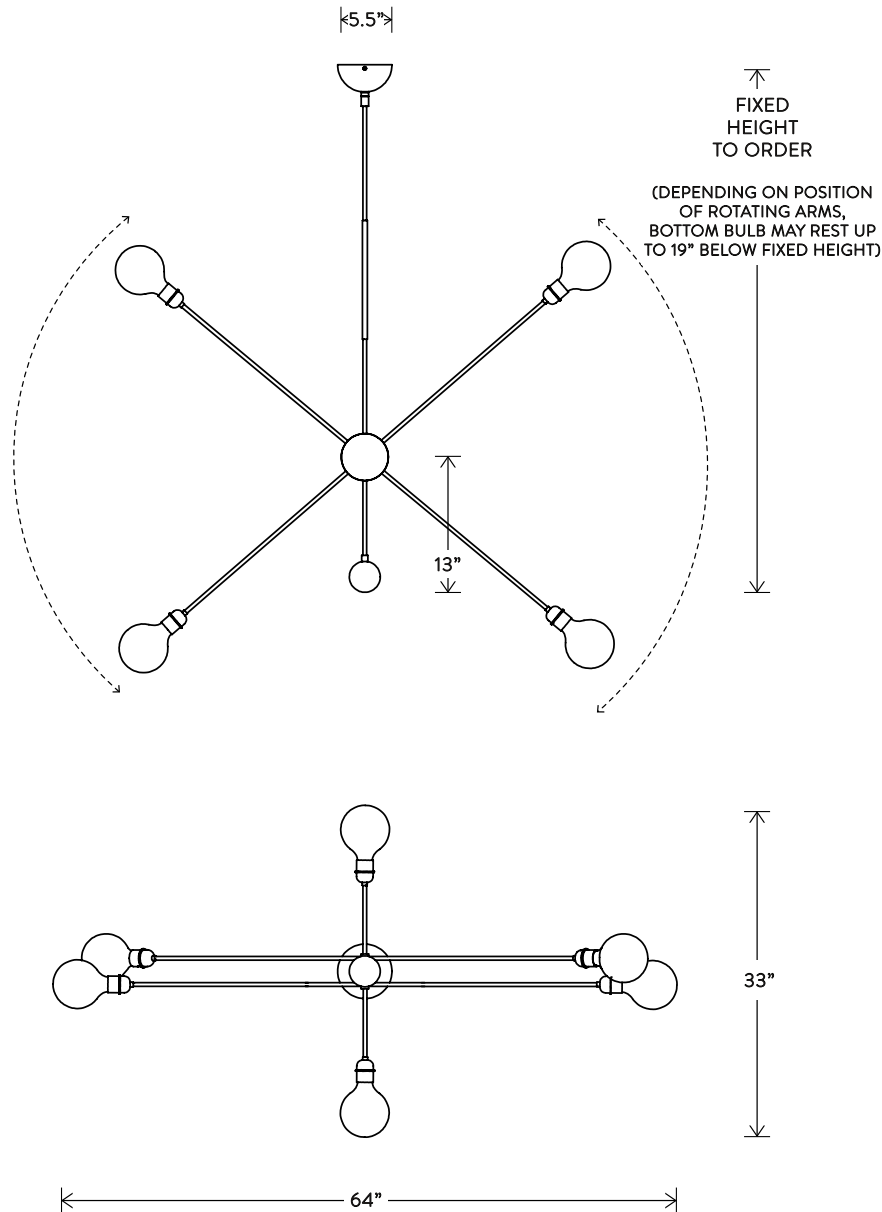

BULB LIFE: 30,000 HOURS

120V: E26 GLOBE XL: CLEAR, Ø 5"

240V: E27 GLOBE XL: CLEAR, Ø 5"

UL / CE APPROVED

VOLTAGE: 120-240

FINISHED AND ASSEMBLED BY HAND IN NY FROM
DOMESTIC AND IMPORTED COMPONENTS.

CUSTOMIZATION AVAILABLE.

ALL PIECES MADE TO ORDER.

50% DEPOSIT REQUIRED.

BALANCE DUE PRIOR TO SHIPPING.

LEAD TIME APPROXIMATELY 8-10 WEEKS.

\$6050

FINISHES TO ORDER

ADD 30% FOR TARNISHED SILVER

© 2013, APPARATUS LLC
WWW.APPARATUSSTUDIO.COM/PATENTS