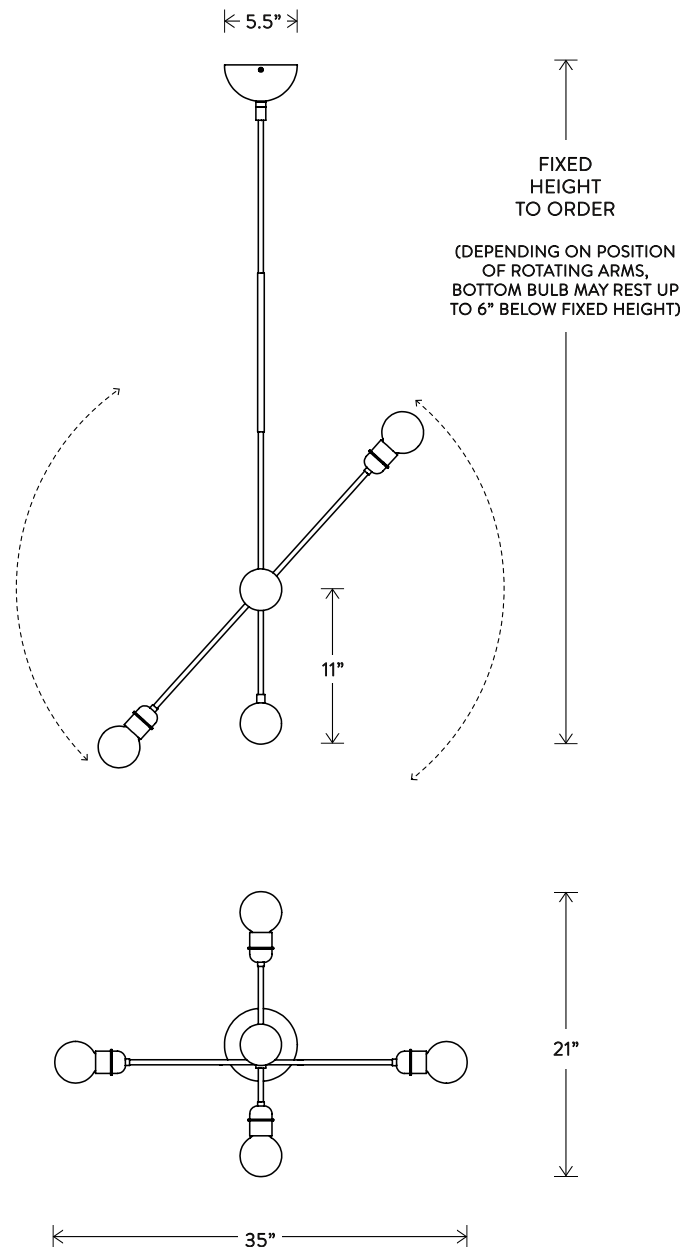

HIGHWIRE™

SMALL

INSPIRED BY THE SILHOUETTE OF FAMED FRENCH AERIALIST PHILIPPE PETIT AGAINST THE MANHATTAN SKYLINE. THE "BALANCE BAR" IS WRAPPED IN LEATHER AND CAN BE ROTATED ALONG ITS AXIS.

© 2013, APPARATUS LLC
WWW.APPARATUSSTUDIO.COM/PATENTS

A P P A R A T U S

INFO@APPARATUSSTUDIO.COM / 646.527.9732

APPARATUSSTUDIO.COM

HIGHWIRE™

SMALL

DIMENSIONS: 21" D, ROTATING ARM 35" L

HEIGHT TO ORDER

INCLUDES UP TO 54"

ADDITIONAL HEIGHT \$10 PER INCH

MINIMUM HEIGHT 18"

APPROXIMATE WEIGHT: 5 LBS

LAMPING: MAX 60W EACH

4 3W DIMMABLE LED BULBS INCLUDED

200 LUMENS EACH, 2700K COLOR TEMPERATURE

BULB LIFE: 15,000 HOURS

120V: E26 GLOBE LG: CLEAR, Ø 3"

240V: E27 GLOBE LG: CLEAR, Ø 3"

UL / CE APPROVED

VOLTAGE: 120-240

FINISHED AND ASSEMBLED BY HAND IN NY FROM
DOMESTIC AND IMPORTED COMPONENTS.

CUSTOMIZATION AVAILABLE.

ALL PIECES MADE TO ORDER.

50% DEPOSIT REQUIRED.