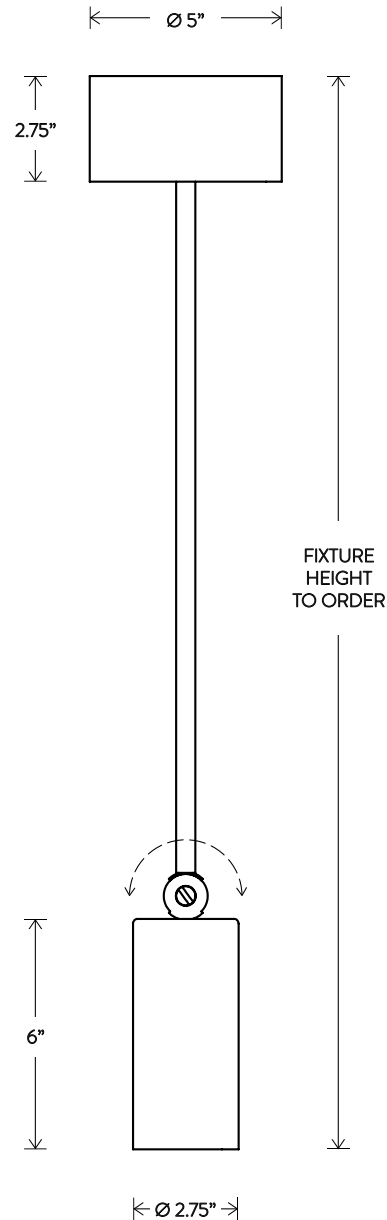

CYLINDER[®] EXTENDED DOWNLIGHT

THE CYLINDER SERIES IS A SYSTEM OF FIXTURES THAT ELEVATE THE EXPERIENCE OF FUNCTIONAL LIGHTING. A WEIGHTY BRASS CANOPY AND ADJUSTABLE PIVOTING HEAD CAST LIGHT DOWNWARD.

© 2015, APPARATUS LLC
WWW.APPARATUSSTUDIO.COM/PATENTS

A P P A R A T U S

INFO@APPARATUSSTUDIO.COM / 646.527.9732

A P P A R A T U S S T U D I O . C O M

CYLINDER® EXTENDED DOWNLIGHT

DIMENSIONS: Ø 5"
HEIGHT TO ORDER
INCLUDES UP TO 60"
ADDITIONAL HEIGHT \$10 PER INCH
MINIMUM HEIGHT 13"
MAXIMUM HEIGHT 72"
APPROXIMATE WEIGHT: 10 LBS