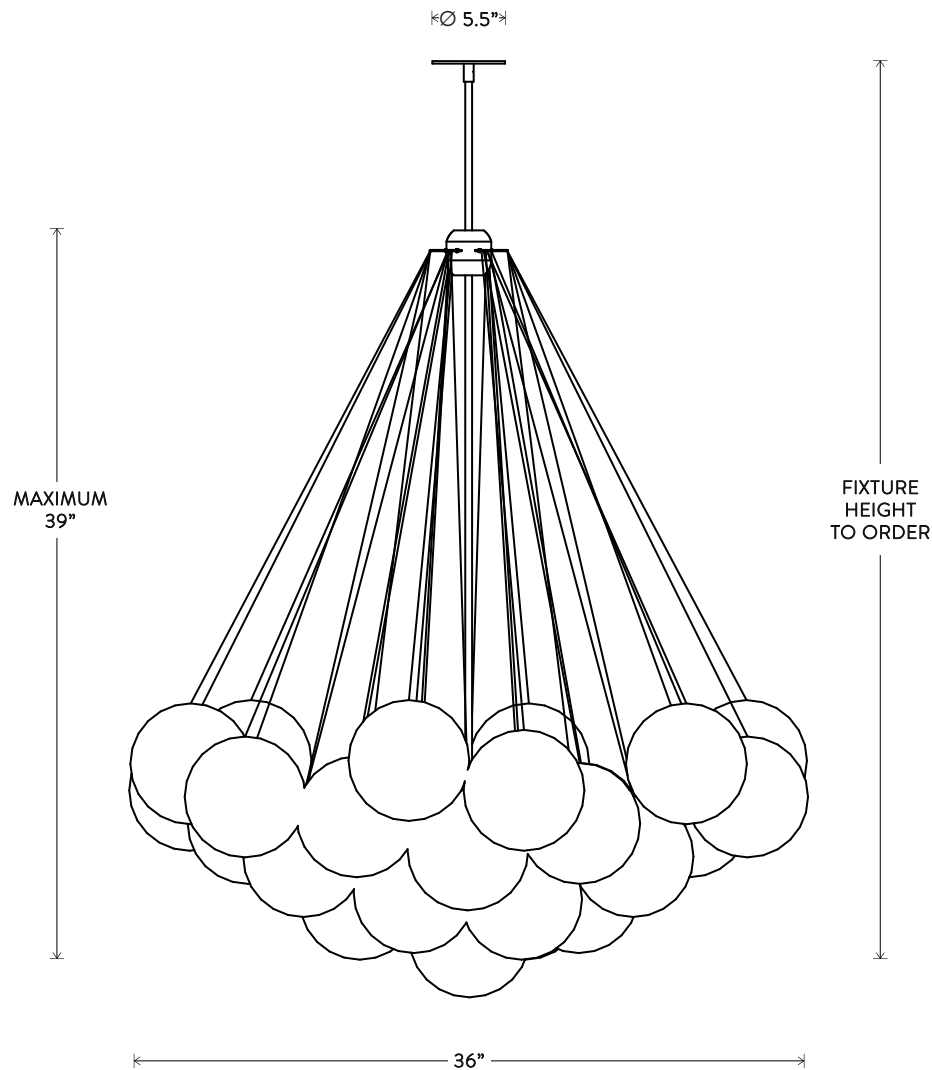

CLOUD[®]

31 ORB

DIMENSIONS: APPROX. Ø 36"

HEIGHT TO ORDER

INCLUDES UP TO 60"

ADDITIONAL HEIGHT \$10 PER INCH

MINIMUM HEIGHT: 30"

NOTE: ONLY OVERALL FIXTURE HEIGHT 41" AND ABOVE WILL INCLUDE A TOP STEM

APPROXIMATE WEIGHT: 25 LBS

LAMPING: MAX 60W EACH

3 3W DIMMABLE LED BULBS INCLUDED

240 LUMENS EACH, 2500K COLOR TEMPERATURE

BULB LIFE: 30,000 HOURS

120V: E26 GLOBE M: MATTE WHITE, Ø 1.75"

240V: E27 GLOBE M: MATTE WHITE, Ø 1.75"