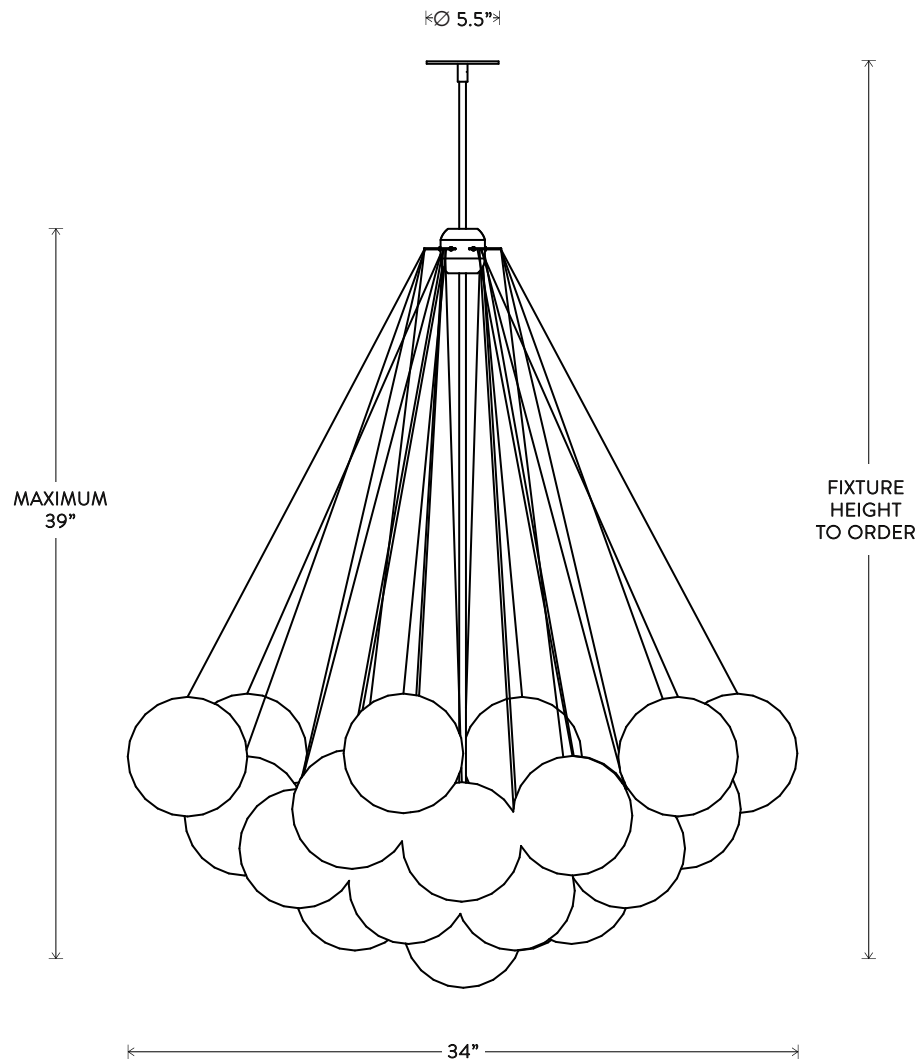

# CLOUD<sup>®</sup>

25 ORB

DIMENSIONS: APPROX. Ø 34"

HEIGHT TO ORDER

INCLUDES UP TO 60"

ADDITIONAL HEIGHT \$10 PER INCH

MINIMUM HEIGHT: 28"

NOTE: ONLY OVERALL FIXTURE HEIGHT 41" AND ABOVE WILL INCLUDE A TOP STEM

APPROXIMATE WEIGHT: 25 LBS

LAMPING: MAX 60W EACH

3 3W DIMMABLE LED BULBS INCLUDED

240 LUMENS EACH, 2500K COLOR TEMPERATURE

BULB LIFE: 30,000 HOURS

120V: E26 GLOBE M: MATTE WHITE, Ø 1.75"

240V: E27 GLOBE M: MATTE WHITE, Ø 1.75"

LEAD TIME APPROXIMATELY 8-10 WEEKS.

\$6300

\$6800 FOR TWO-TONE FINISH

FINISHES TO ORDER

ADD 30% FOR TARNISHED SILVER

THE CLOUD CONFIGURATION IS A TRADEMARK OF APPARATUS LLC © 2013, APPARATUS LLC  
WWW.APPARATUSSTUDIO.COM/PATENTS