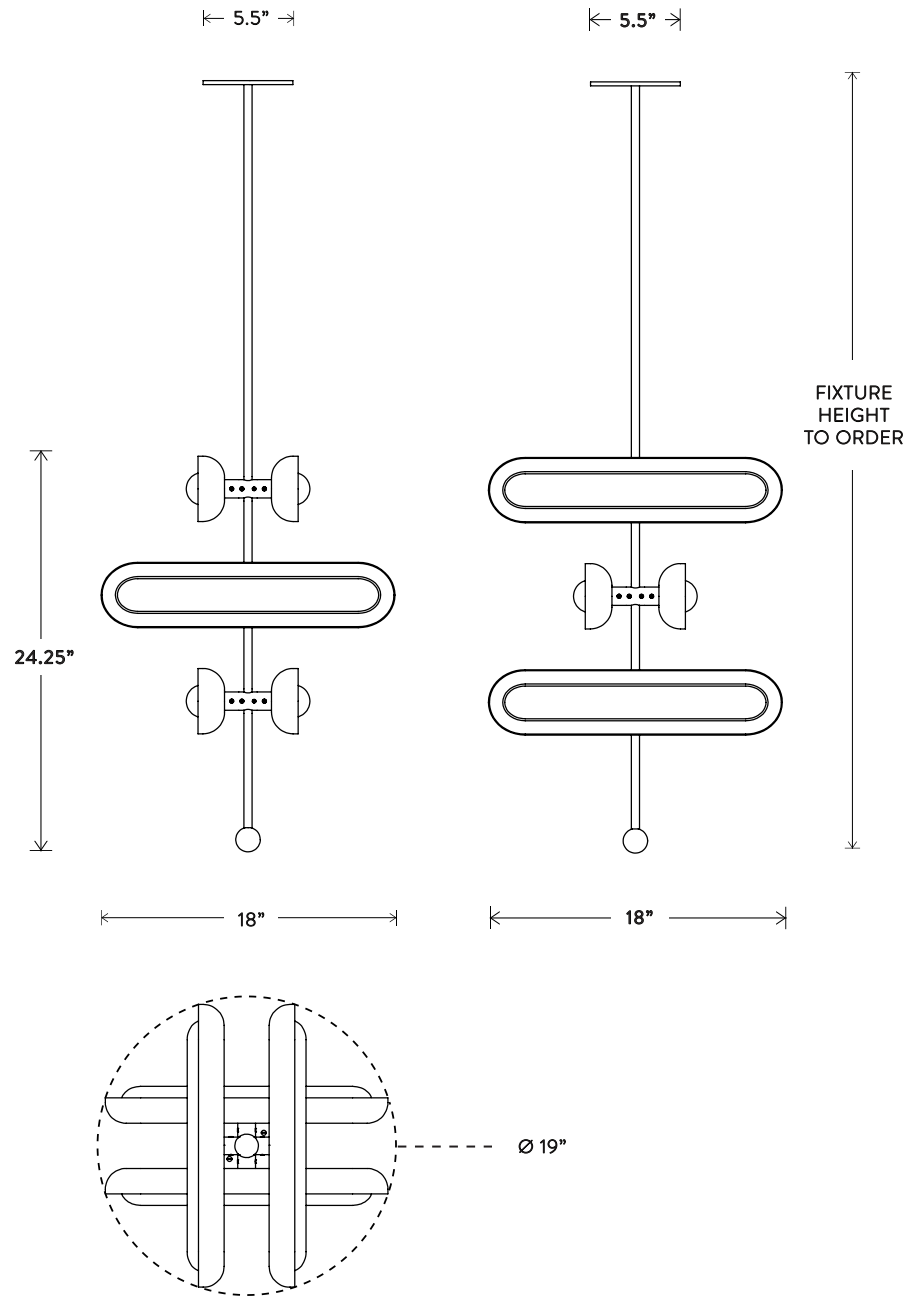

© 2016, APPARATUS LLC
WWW.APPARATUSSTUDIO.COM/PATENTS

A P P A R A T U S

INFO@APPARATUSSTUDIO.COM / 646.527.9732

A P P A R A T U S S T U D I O . C O M

CIRCUIT™ 6

STACKED

DIMENSIONS: Ø 19
HEIGHT TO ORDER
MINIMUM HEIGHT 32"
INCLUDES UP TO 60"
ADDITIONAL HEIGHT \$10 PER INCH
APPROXIMATE WEIGHT: 45 LBS