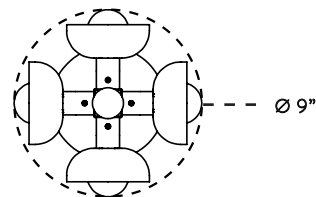

CIRCUIT™ 4

VERTICAL

THE CIRCUIT SERIES CREATES RHYTHM WITH THE REPETITION OF PURE SHAPES. A GLOWING GLASS CAPSULE NESTS IN A BRASS SHADE, BECOMING A CONTAINED FORM THAT MULTIPLIES TO CONSTRUCT LARGER FIXTURES.

© 2016, APPARATUS LLC
WWW.APPARATUSSTUDIO.COM/PATENTS

A P P A R A T U S

INFO@APPARATUSSTUDIO.COM / 646.527.9732

APPARATUSSTUDIO.COM

CIRCUIT™ 4

VERTICAL

DIMENSIONS: Ø 9"
HEIGHT TO ORDER
MINIMUM HEIGHT 30"
INCLUDES UP TO 60"
ADDITIONAL HEIGHT \$10 PER INCH
APPROXIMATE WEIGHT: 30 LBS