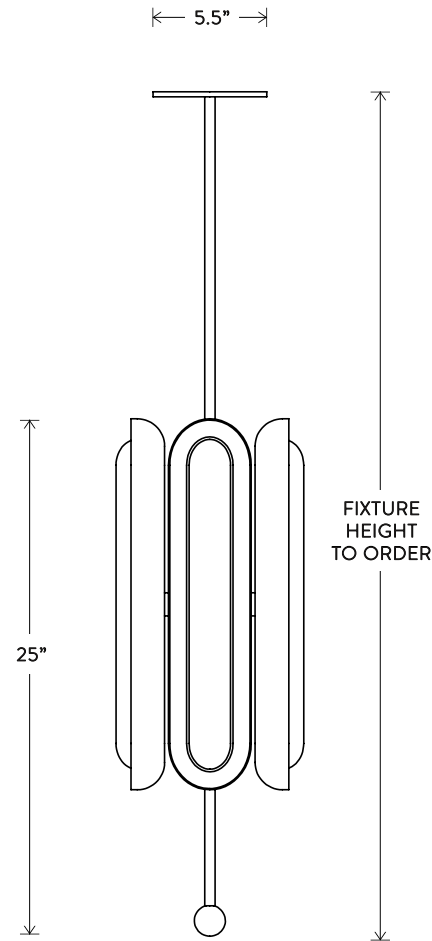

CIRCUIT™ 4

VERTICAL

THE CIRCUIT SERIES CREATES RHYTHM WITH THE REPETITION OF PURE SHAPES. A GLOWING GLASS CAPSULE NESTS IN A BRASS SHADE, BECOMING A CONTAINED FORM THAT MULTIPLIES TO CONSTRUCT LARGER FIXTURES.

© 2016, APPARATUS LLC
WWW.APPARATUSSTUDIO.COM/PATENTS

A P P A R A T U S

INFO@APPARATUSSTUDIO.COM / 646.527.9732

APPARATUSSTUDIO.COM

CIRCUIT™ 4

VERTICAL

DIMENSIONS: Ø 9"
HEIGHT TO ORDER
MINIMUM HEIGHT 30"
INCLUDES UP TO 60"
ADDITIONAL HEIGHT \$10 PER INCH
APPROXIMATE WEIGHT: 30 LBS