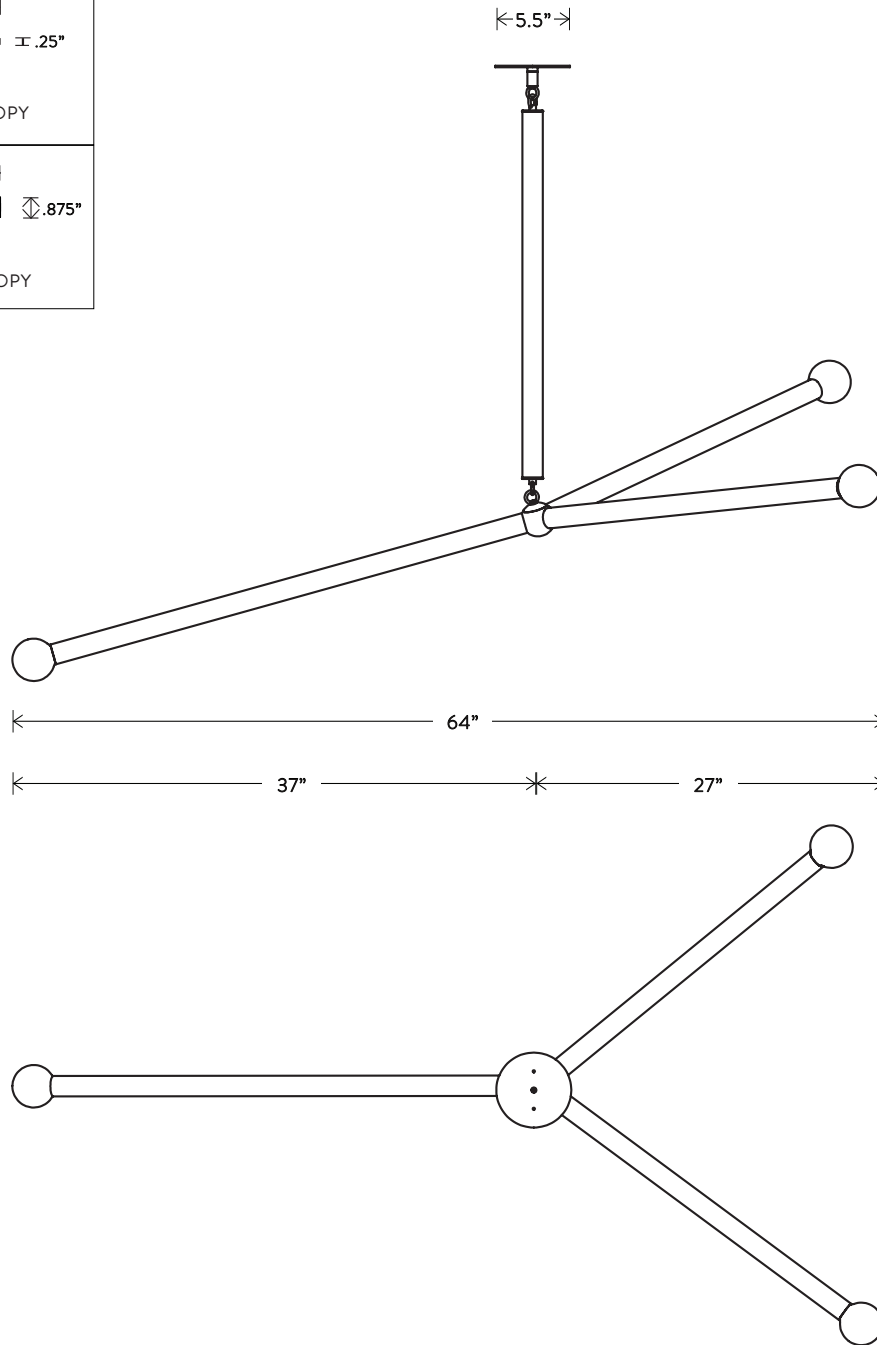

## ARROW™

LARGE

THE REPRESENTATION OF AN ARROW IN ITS SIMPLEST FORM : A LINE SEGMENT WITH A TRIANGLE AFFIXED TO ONE END. THE TRAJECTORY OF THE ARROW IS DETERMINED BY WEIGHTS THAT REMAIN HIDDEN WITHIN THE FIXTURE. BRASS WITH OPTIONAL HAND-WRAPPED CALFSKIN OR MATTE PYTHON DETAIL.

# ARROW™

LARGE

FIXED  
HEIGHT  
TO ORDER

~10-12"

36"

DIMENSIONS: 36" W, 64"L

HEIGHT TO ORDER

INCLUDES UP TO 60"