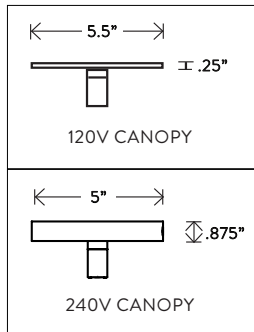

## ARROW™

LARGE

THE REPRESENTATION OF AN ARROW IN ITS SIMPLEST FORM : A LINE SEGMENT WITH A TRIANGLE AFFIXED TO ONE END. THE TRAJECTORY OF THE ARROW IS DETERMINED BY WEIGHTS THAT REMAIN HIDDEN WITHIN THE FIXTURE. BRASS WITH OPTIONAL HAND-WRAPPED CALFSKIN OR MATTE PYTHON DETAIL.

# ARROW™

LARGE

FIXED  
HEIGHT  
TO ORDER

~10-12"

36"

DIMENSIONS: 36" W, 64"L

HEIGHT TO ORDER

INCLUDES UP TO 60"