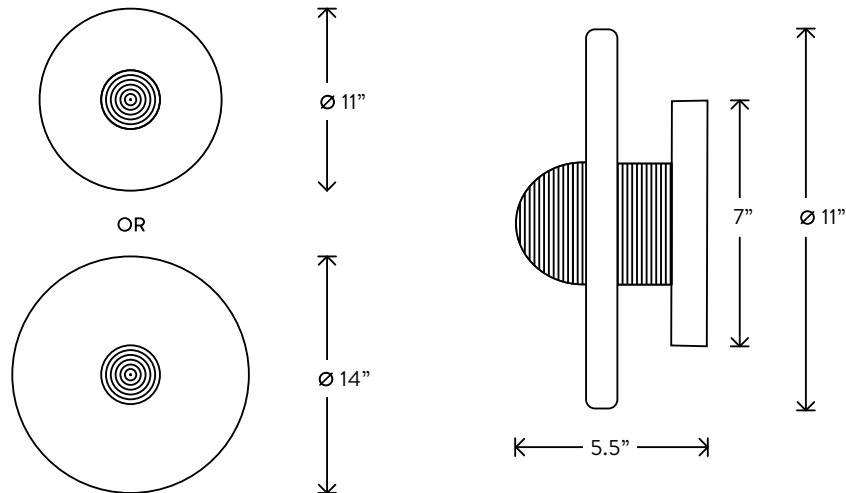

# APPARATUS

INFO@APPARATUSSTUDIO.COM / 646.527.9732

APPARATUSSTUDIO.COM

4" DEPTH

5.5" DEPTH

4" DEPTH: Ø 11" OR 14"  
 5.5" DEPTH: Ø 11" OR 14"

LAMPING: 8W DIMMABLE LED MODULE  
 800 LUMENS, 2500K COLOR TEMPERATURE  
 LED ONBOARD DRIVER  
 LED LIFE: 50,000 HOURS

\$2400 / 11" DIAMETER, 4" DEPTH  
 \$2800 / 14" DIAMETER, 4" DEPTH  
 \$2600 / 11" DIAMETER, 5.5" DEPTH  
 \$3000 / 14" DIAMETER, 5.5" DEPTH  
 FINISHES TO ORDER  
 ADD 30% FOR TARNISHED SILVER

© 2018, APPARATUS LLC  
 PATENT PENDING / TRADEMARK PENDING  
 WWW.APPARATUSSTUDIO.COM/PATENTS