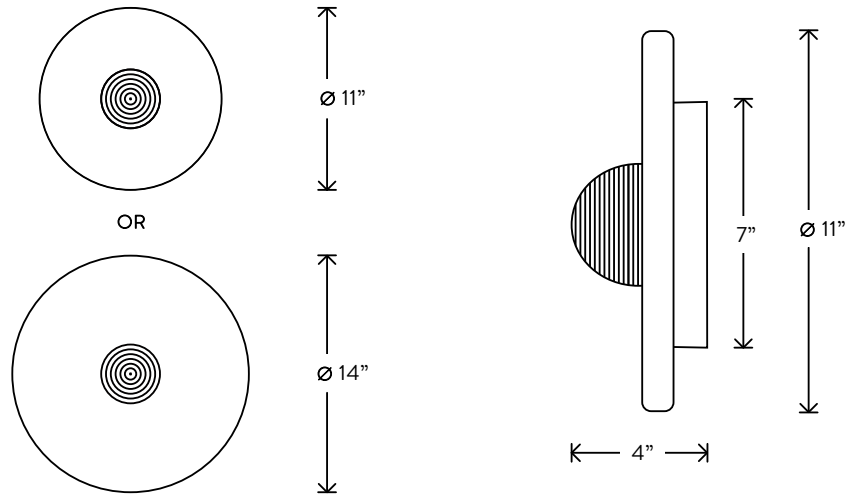

## MEDIAN®

SCONCE

THE TRANSLUCENT ALABASTER PLANES OF THE MEDIAN SERIES ARE INTERSECTED BY A FLUTED BRASS FORM, REFERENCING TRADITIONAL MIDDLE EASTERN JEWELRY WHILE PUSHING IT THROUGH A FUTURIST LENS. THE STONE GLOWS FROM A LIGHT SOURCE THAT REMAINS HIDDEN, ILLUMINATING THE RELATIONSHIP BETWEEN THE SOLID AND THE PERMEABLE.

# APPARATUS

INFO@APPARATUSSTUDIO.COM / 646.527.9732

APPARATUSSTUDIO.COM

4" DEPTH

5.5" DEPTH

4" DEPTH: Ø 11" OR 14"  
 5.5" DEPTH: Ø 11" OR 14"

LAMPING: 8W DIMMABLE LED MODULE  
 800 LUMENS, 2500K COLOR TEMPERATURE  
 LED ONBOARD DRIVER  
 LED LIFE: 50,000 HOURS

\$2400 / 11" DIAMETER, 4" DEPTH  
 \$2800 / 14" DIAMETER, 4" DEPTH  
 \$2600 / 11" DIAMETER, 5.5" DEPTH  
 \$3000 / 14" DIAMETER, 5.5" DEPTH  
 FINISHES TO ORDER  
 ADD 30% FOR TARNISHED SILVER

© 2018, APPARATUS LLC  
 PATENT PENDING / TRADEMARK PENDING  
 WWW.APPARATUSSTUDIO.COM/PATENTS