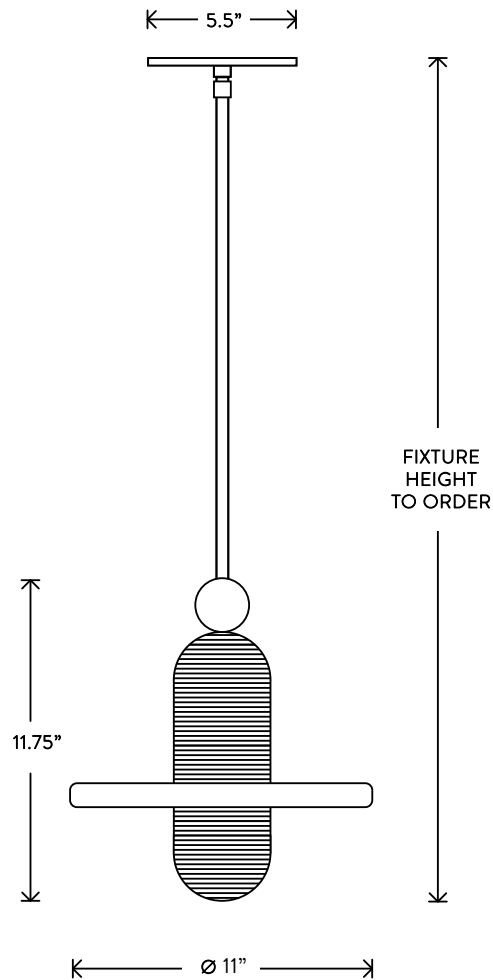

MEDIAN®

MONO

DIMENSIONS: Ø 11"
HEIGHT TO ORDER
MINIMUM HEIGHT 16"
INCLUDES UP TO 60"
ADDITIONAL HEIGHT $10 PER INCH

LAMPING: 8W DIMMABLE LED MODULE
800 LUMENS, 2500K COLOR TEMPERATURE
LED ONBOARD DRIVER
LED LIFE: 50,000 HOURS

UL / CE APPROVED
VOLTAGE: 120-240

FINISHED AND ASSEMBLED BY HAND IN NY FROM
DOMESTIC AND IMPORTED COMPONENTS.
CUSTOMIZATION AVAILABLE.
ALL PIECES MADE TO ORDER.
50% DEPOSIT REQUIRED.
BALANCE DUE PRIOR TO SHIPPING.
LEAD TIME APPROXIMATELY 8-10 WEEKS.

$3200
FINISHES TO ORDER
ADD 30% FOR TARNISHED SILVER

© 2018, APPARATUS LLC
PATENT PENDING / TRADEMARK PENDING
WWW.APPARATUSSTUDIO.COM/PATENTS

APPARATUS

INFO@APPARATUSSTUDIO.COM / 646.527.9732

APPARATUSSTUDIO.COM