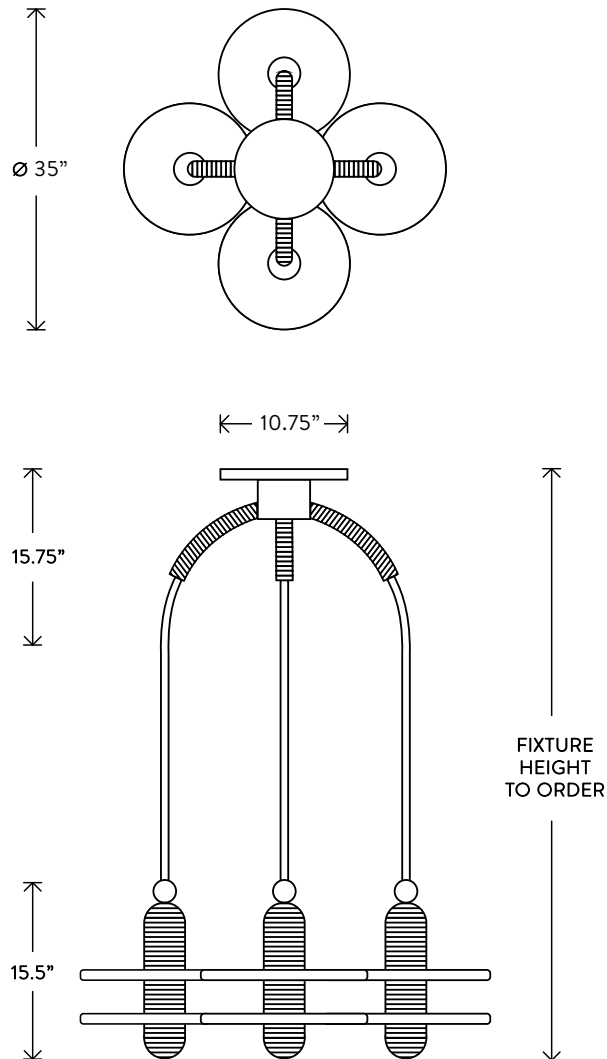

## MEDIAN®

4 PENDANT

THE TRANSLUCENT ALABASTER PLANES OF THE MEDIAN SERIES ARE INTERSECTED BY A FLUTED BRASS FORM, REFERENCING TRADITIONAL MIDDLE EASTERN JEWELRY WHILE PUSHING IT THROUGH A FUTURIST LENS. THE STONE GLOWS FROM A LIGHT SOURCE THAT REMAINS HIDDEN, ILLUMINATING THE RELATIONSHIP BETWEEN THE SOLID AND THE PERMEABLE.

# MEDIAN®

4 PENDANT

DIMENSIONS: Ø 35"  
HEIGHT TO ORDER  
MINIMUM HEIGHT 36"  
INCLUDES UP TO 85"  
ADDITIONAL HEIGHT \$40 PER INCH

LAMPING: 8 8W DIMMABLE LED MODULE  
800 LUMENS EACH, 2500K COLOR TEMPERATURE  
LED ONBOARD DRIVER  
LED LIFE: 50,000 HOURS