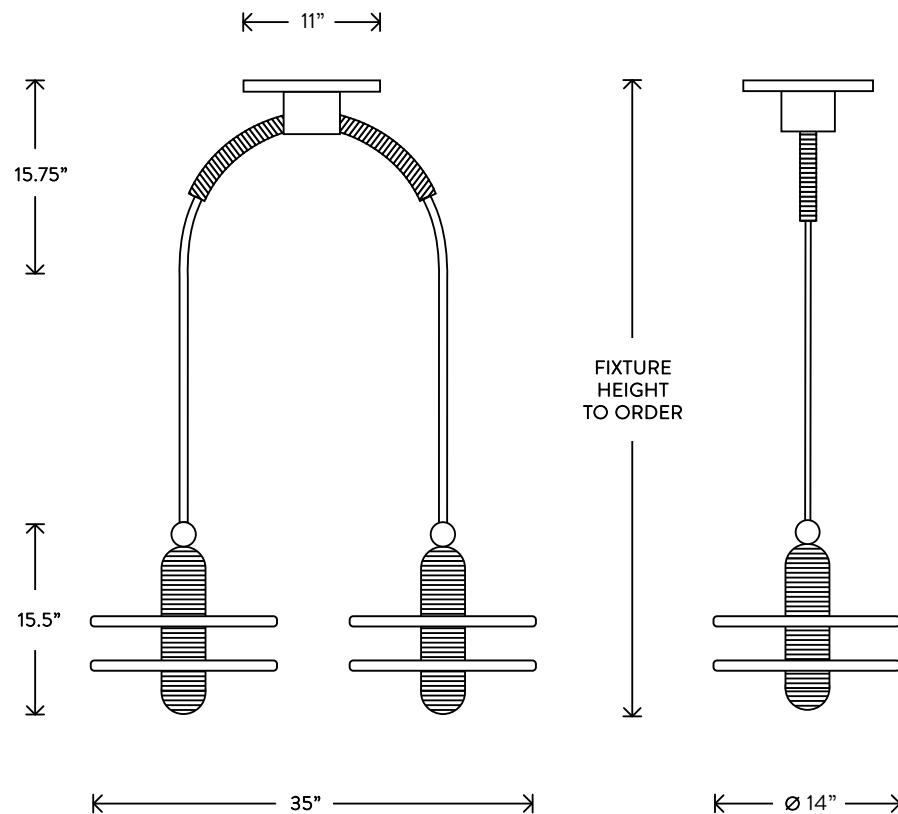

MEDIAN®

2 PENDANT

DIMENSIONS: 35" W, 14" D
HEIGHT TO ORDER
MINIMUM HEIGHT 36"
INCLUDES UP TO 85"
ADDITIONAL HEIGHT $20 PER INCH

LAMPING: 4 8W DIMMABLE LED MODULE
800 LUMENS EACH, 2500K COLOR TEMPERATURE
LED ONBOARD DRIVER
LED LIFE: 50,000 HOURS

UL / CE APPROVED
VOLTAGE: 120-240

FINISHED AND ASSEMBLED BY HAND IN NY FROM
DOMESTIC AND IMPORTED COMPONENTS.
CUSTOMIZATION AVAILABLE.
ALL PIECES MADE TO ORDER.
50% DEPOSIT REQUIRED.
BALANCE DUE PRIOR TO SHIPPING.
LEAD TIME APPROXIMATELY 8-10 WEEKS.

$12200
FINISHES TO ORDER
ADD 30% FOR TARNISHED SILVER

© 2018, APPARATUS LLC
PATENT PENDING / TRADEMARK PENDING
WWW.APPARATUSSTUDIO.COM/PATENTS

APPARATUS

INFO@APPARATUSSTUDIO.COM / 646.527.9732

APPARATUSSTUDIO.COM