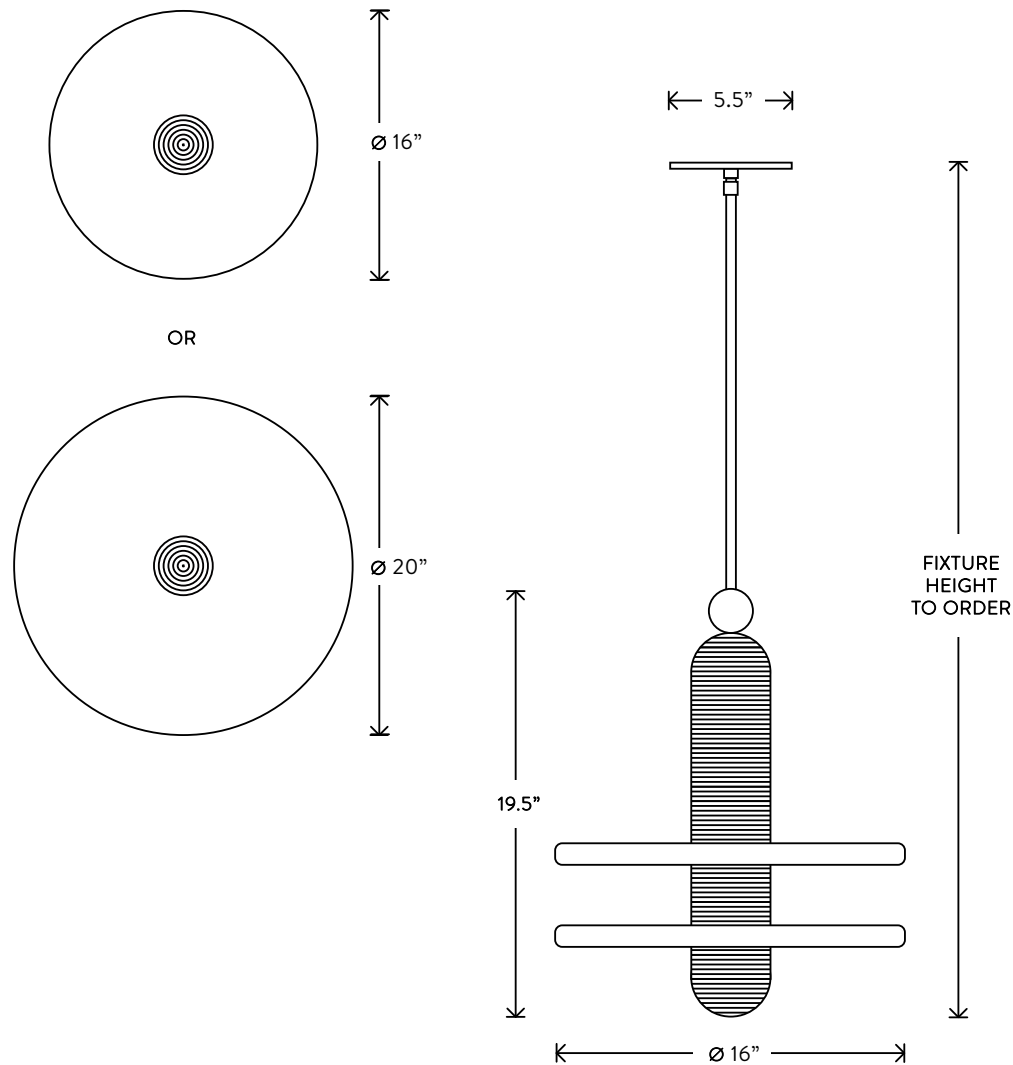

MEDIAN®

1 PENDANT

DIMENSIONS: Ø 16" OR Ø 20"

HEIGHT TO ORDER

MINIMUM HEIGHT 28"

INCLUDES UP TO 60"

ADDITIONAL HEIGHT $10 PER INCH

LAMPING: 2 8W DIMMABLE LED MODULE

800 LUMENS EACH, 2500K COLOR TEMPERATURE

LED ONBOARD DRIVER

LED LIFE: 50,000 HOURS

UL / CE APPROVED

VOLTAGE: 120-240

FINISHED AND ASSEMBLED BY HAND IN NY FROM
DOMESTIC AND IMPORTED COMPONENTS.

CUSTOMIZATION AVAILABLE.

ALL PIECES MADE TO ORDER.

50% DEPOSIT REQUIRED.

BALANCE DUE PRIOR TO SHIPPING.

LEAD TIME APPROXIMATELY 8-10 WEEKS.

$6200 / 16" DIAMETER

$7000 / 20" DIAMETER

FINISHES TO ORDER

ADD 30% FOR TARNISHED SILVER

© 2018, APPARATUS LLC
PATENT PENDING / TRADEMARK PENDING
WWW.APPARATUSSTUDIO.COM/PATENTS

APPARATUS

INFO@APPARATUSSTUDIO.COM / 646.527.9732

APPARATUSSTUDIO.COM