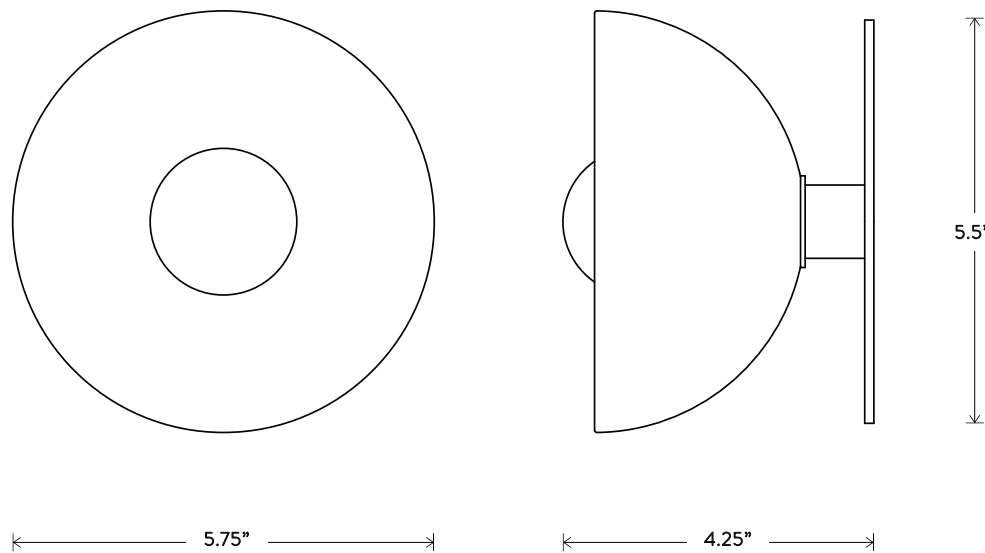

TRAPEZE® 1 SURFACE MOUNT

DIMENSIONS: Ø 5.75", 4.25" D
APPROXIMATE WEIGHT: 5 LBS

LAMPING: MAX 60W EACH
1 3W DIMMABLE LED BULB INCLUDED
240 LUMENS EACH, 2500K COLOR TEMPERATURE
BULB LIFE: 30,000 HOURS
120V: E12 GLOBE SM: MATTE WHITE, Ø 1.75"
240V: E14 GLOBE SM: MATTE WHITE, Ø 1.75"

UL / CE APPROVED
VOLTAGE: 120-240

FINISHED AND ASSEMBLED BY HAND IN NY FROM
DOMESTIC AND IMPORTED COMPONENTS.
CUSTOMIZATION AVAILABLE.
ALL PIECES MADE TO ORDER.
50% DEPOSIT REQUIRED.
BALANCE DUE PRIOR TO SHIPPING.
LEAD TIME APPROXIMATELY 8-10 WEEKS.

$900 BRASS
$1000 PORCELAIN OR TWO-TONE BOWL
TWO-TONE IS AGED BRASS BOWL INTERIOR WITH
BLACKENED BRASS BOWL EXTERIOR.
FINISHES TO ORDER
ADD 30% FOR TARNISHED SILVER

© 2014, APPARATUS LLC
WWW.APPARATUSSTUDIO.COM/PATENTS

A P P A R A T U S

INFO@APPARATUSSTUDIO.COM / 646.527.9732

A P P A R A T U S S T U D I O . C O M