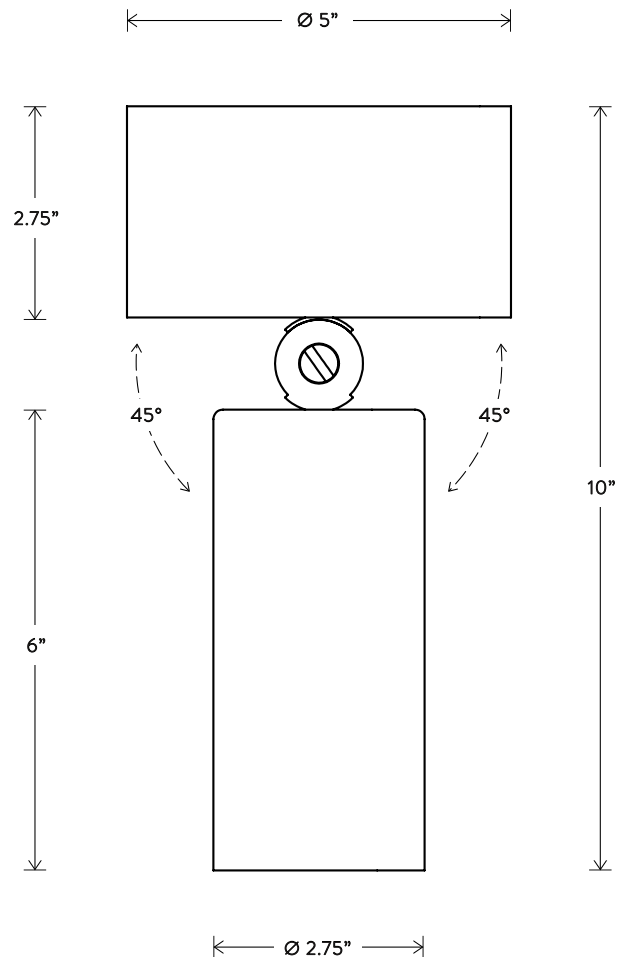

CYLINDER®

DOWNLIGHT

DIMENSIONS: 10" H, Ø 5"

APPROXIMATE WEIGHT: 5 LBS

120 V LAMPING:

1 DIMMABLE LED PAR20 BULB 10W EACH

10W BULB INCLUDED

240V LAMPING:

1 DIMMABLE LED PAR20 BULB 5W EACH

5W BULB INCLUDED

UL / CE APPROVED

VOLTAGE: 120-240

FINISHED AND ASSEMBLED BY HAND IN NY FROM
DOMESTIC AND IMPORTED COMPONENTS.

CUSTOMIZATION AVAILABLE.

ALL PIECES MADE TO ORDER.

50% DEPOSIT REQUIRED.

BALANCE DUE PRIOR TO SHIPPING.

LEAD TIME APPROXIMATELY 8-10 WEEKS.

$1300

FINISHES TO ORDER

ADD 30% FOR TARNISHED SILVER

© 2015, APPARATUS LLC
WWW.APPARATUSSTUDIO.COM/PATENTS

A P P A R A T U S

INFO@APPARATUSSTUDIO.COM / 646.527.9732

A P P A R A T U S S T U D I O . C O M